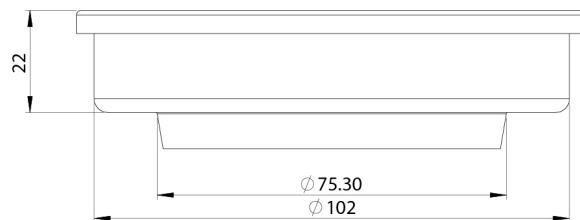

MAINTENANCE AND CARE:

- All surfaces should be cleaned with mild liquid detergent or soap and water.
- Do not use cream cleaners or citrus based cleaning products, as they are abrasive.
- Use of unsuitable cleaning agents may damage the surface.
- Any damage caused in this way will not be covered by warranty.

Please visit <https://www.phoenixtapware.com.au/warranty> to view the full warranty

While we aim to ensure the specifications shown are correct at time of printing, Phoenix Tapware reserves the right to make modifications without prior notice. Always use the physical product measurements for mark-ups and roughing-in as the line drawing shown may differ from the actual product over time. All measurements are shown in millimetres. Colours may vary from image shown.

Ph: +61 3 9780 4200
21/03/2024
phoenixtapware.com.au