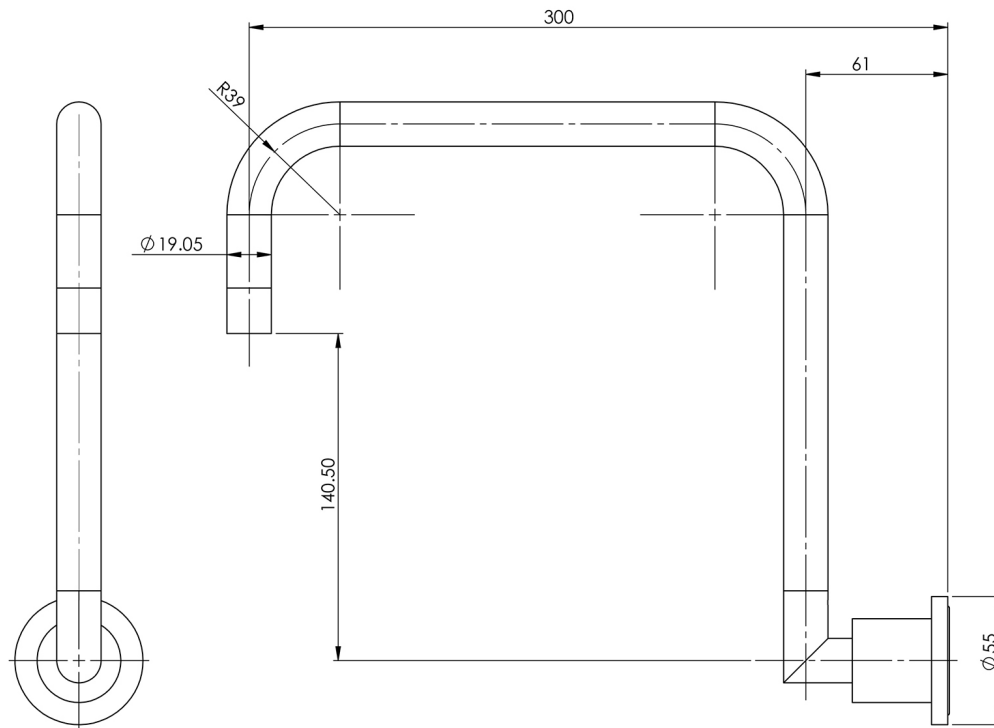

RADII

RADII WALL SINK OUTLET 300MM SQUARELINE

SPECIFICATIONS

AVAILABLE IN

RA073 CHR
Chrome

INFORMATION

Temperature Rating
1 - 75°C

Pressure Rating
150 - 500kPa

Please visit <https://www.phoenixtapware.com.au/warranty> to view the full warranty

While we aim to ensure the specifications shown are correct at time of printing, Phoenix Tapware reserves the right to make modifications without prior notice. Always use the physical product measurements for mark-ups and roughing-in as the line drawing shown may differ from the actual product over time. All measurements are shown in millimetres. Colours may vary from image shown.