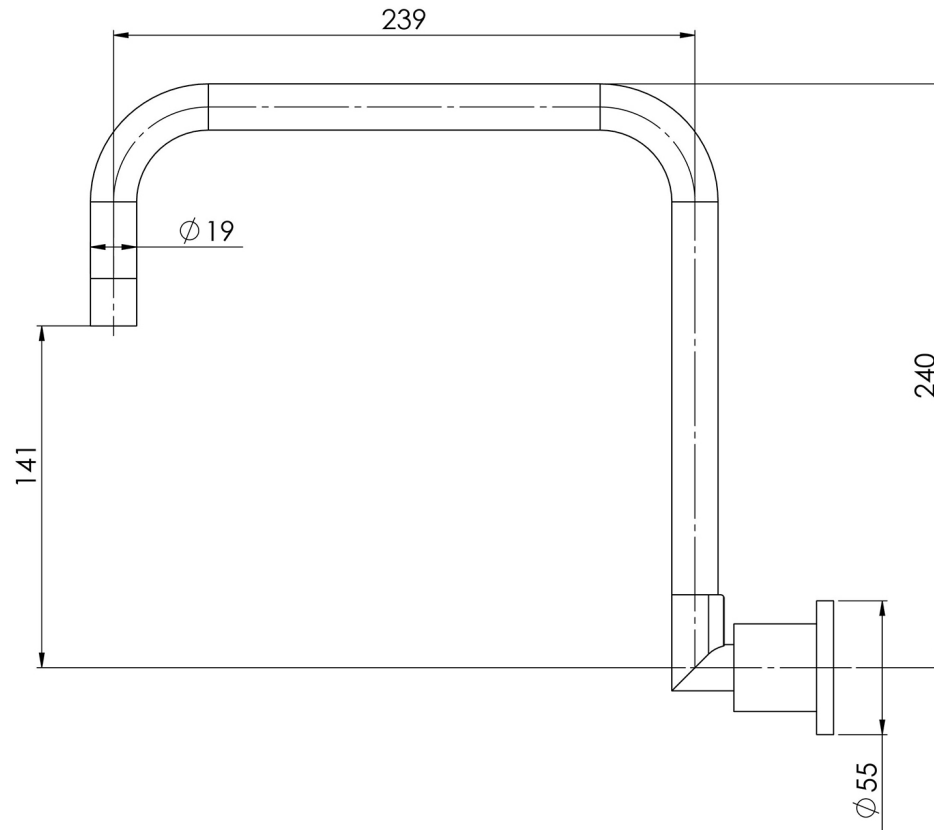

# VIVID PIN LEVER

VIVID PIN LEVER WALL SINK OUTLET 240MM SQUARELINE

## SPECIFICATIONS

Please visit <https://www.phoenixtapware.com.au/warranty> to view the full warranty

While we aim to ensure the specifications shown are correct at time of printing, Phoenix Tapware reserves the right to make modifications without prior notice. Always use the physical product measurements for mark-ups and roughing-in as the line drawing shown may differ from the actual product over time. All measurements are shown in millimetres. Colours may vary from image shown.