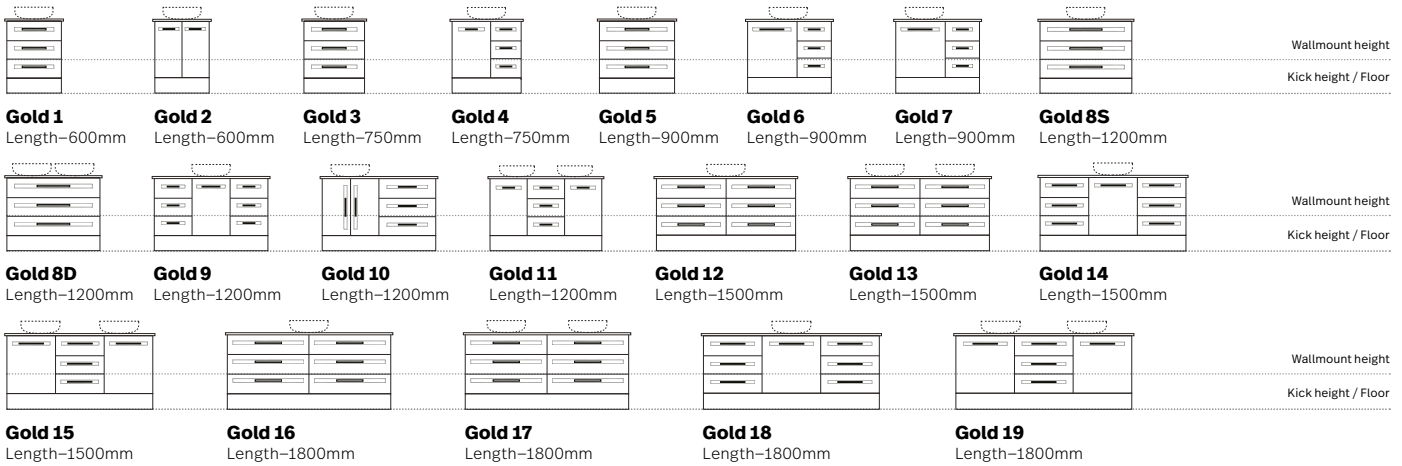

CONFIGURATIONS

Depth: 480mm | Wallmount height: 510mm

PRICE LIST		Above counter Marquis above counter basins			Under counter Quadra under counter basin		Optional Extras	
		Symphony	Dekton / Vasari/ Caesarstone / Stone Ambassador	Timber	Symphony	Dekton / Vasari/ Caesarstone / Stone Ambassador	Legs (surcharge)	Dulux all colour (surcharge)
Gold 1 600mm centre basin	Wallmount - 2 drawer	$1,822	$2,368	$2,732	$2,122	$2,868	N/A	$300
	Kick - 3 drawer	$1,972	$2,563	$2,957	$2,272	$3,063	$150	
Gold 2 600mm centre basin	Wallmount - 2 door	$1,572	$2,043	$2,357	$1,872	$2,543	N/A	$300
	Kick - 2 door	$1,722	$2,238	$2,582	$2,022	$2,738	$150	
Gold 3 750mm centre basin	Wallmount - 2 drawer	$1,952	$2,538	$2,928	$2,252	$3,038	N/A	$300
	Kick - 3 drawer	$2,102	$2,733	$3,153	$2,402	$3,233	$150	
Gold 4 750mm centre basin	Wallmount - 1 door 2 drawer	$1,952	$2,538	$2,928	$2,252	$3,038	N/A	$300
	Kick - 1 door 3 drawer	$2,102	$2,733	$3,153	$2,402	$3,233	$150	
Gold 5 900mm centre basin	Wallmount - 2 drawer	$2,061	$2,679	$3,091	$2,361	$3,179	N/A	$300
	Kick - 3 drawer	$2,211	$2,874	$3,316	$2,511	$3,374	$150	
Gold 6 900mm centre basin	Wallmount - 1 door 2 drawer	$2,061	$2,679	$3,091	$2,361	$3,179	N/A	$300
	Kick - 1 door 3 drawer	$2,211	$2,874	$3,316	$2,511	$3,374	$150	
Gold 7 900mm off centre basin	Wallmount - 1 door 2 drawer	$2,061	$2,679	$3,091	$2,361	$3,179	N/A	$300
	Kick - 1 door 3 drawer	$2,211	$2,874	$3,316	$2,511	$3,374	$150	
Gold 8S 1200mm centre basin	Wallmount - 2 drawer	$2,559	$3,327	$3,839	$2,859	$3,827	N/A	$300
	Kick - 3 drawer	$2,709	$3,522	$4,064	$3,009	$4,022	$150	
Gold 8D 1200mm double basin	Wallmount - 2 drawer	$2,809	$3,652	$4,214	$3,409	$4,652	N/A	$300
	Kick - 3 drawer	$2,959	$3,847	$4,439	$3,559	$4,847	$150	
Gold 9S 1200mm centre basin	Wallmount - 1 door 4 drawer	$2,909	$3,782	$4,364	$3,209	$4,282	N/A	$300
	Kick - 1 door 6 drawer	$3,059	$3,977	$4,589	$3,359	$4,477	$150	
Gold 10 1200mm off centre basin	Wallmount - 2 door 2 drawer	$2,559	$3,327	$3,839	$2,859	$3,827	N/A	$300
	Kick - 2 door 3 drawer	$2,709	$3,522	$4,064	$3,009	$4,022	$150	
Gold 11 1200mm double basin	Wallmount - 2 door 2 drawer	$2,809	$3,652	$4,214	$3,409	$4,652	N/A	$300
	Kick - 2 door 3 drawer	$2,959	$3,847	$4,439	$3,559	$4,847	$150	
Gold 12 1500mm centre basin	Wallmount - 4 drawer	$3,393	$4,411	$5,090	$3,693	$4,911	N/A	$400
	Kick - 6 drawer	$3,643	$4,736	$5,465	$3,943	$5,236	$225	
Gold 13 1500mm double basin	Wallmount - 4 drawer	$3,643	$4,736	$5,465	$4,243	$5,736	N/A	$400
	Kick - 6 drawer	$3,893	$5,061	$5,840	$4,493	$6,061	$225	
Gold 14 1500mm centre basin	Wallmount - 1 door 4 drawer	$3,393	$4,411	$5,090	$3,693	$4,911	N/A	$400
	Kick - 1 door 6 drawer	$3,643	$4,736	$5,465	$3,943	$5,236	$225	
Gold 15 1500mm double basin	Wallmount - 2 door 2 drawer	$3,543	$4,606	$5,315	$3,843	$5,106	N/A	$400
	Kick - 2 door 3 drawer	$3,793	$4,931	$5,690	$4,093	$5,431	$225	
Gold 16 1800mm centre basin	Wallmount - 4 drawer	$3,833	$4,984	$5,750	$4,133	$5,484	N/A	$400
	Kick - 6 drawer	$4,083	$5,309	$6,125	$4,383	$5,809	$225	
Gold 17 1800mm double basin	Wallmount - 4 drawer	$4,083	$5,309	$6,125	$4,683	$6,309	N/A	$400
	Kick - 6 drawer	$4,333	$5,634	$6,500	$4,933	$6,634	$225	
Gold 18 1800mm centre basin	Wallmount - 1 door 4 drawer	$3,833	$4,984	$5,750	$4,133	$5,484	N/A	$400
	Kick - 1 door 6 drawer	$4,083	$5,309	$6,125	$4,383	$5,809	$225	
Gold 19 1800mm double basin	Wallmount - 2 door 2 drawer	$3,983	$5,179	$5,975	$4,283	$5,679	N/A	$400
	Kick - 2 door 3 drawer	$4,233	$5,504	$6,350	$4,533	$6,004	$225