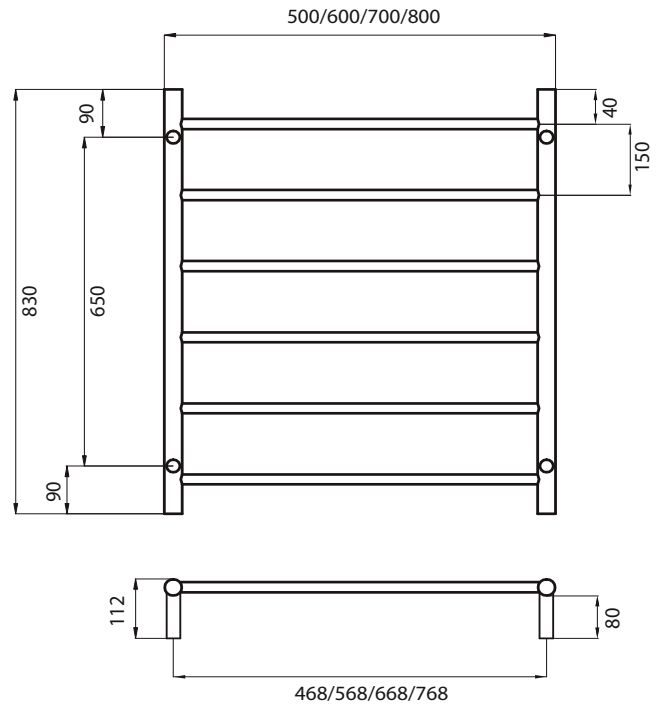

NON-HEATED

LTR01 – 500 / 600 / 700 / 800

MIRROR POLISHED AND BRUSHED SATIN
 MANUFACTURED FROM 304 GRADE
 STAINLESS STEEL
 COLOURED FINISHES MANUFACTURED
 FROM 201 GRADE STAINLESS STEEL
 10 YEAR WARRANTY FOR CONSTRUCTION /
 HEATING ELEMENT
 COATING ON COLOURED RAILS ARE
 COVERED BY A 2 YEAR WARRANTY

FEATURES	CODE	SIZE (MM)	FINISH	
• Round bar / 6 evenly spaced bars	LTR01-500	500x830	Polished	
• Vertical bars 32mm diameter	LTR01-600	600x830	Polished	
• Horizontal bars 19mm diameter	LTR01-700	700x830	Polished	
• 112mm from wall	LTR01-800	800x830	Polished	
• Available in various widths: 500, 600, 700, 800	BRU-LTR01-700	700x830	Brushed Satin	
Please note: Due to manufacturing constraints beyond our control, our coloured towel rails may have minor colour variances in different batches, so may be slightly different to the images and colour samples you may have seen.	BLTR01	700x830	Matt Black	
	GMG-LTR01	700x830	Gun Metal Grey	
	GLD-LTR01	700x830	Brushed Gold	
	BN-LTR01	700x830	Brushed Nickel	
	LG-LTR01	700x830	Light Gold	