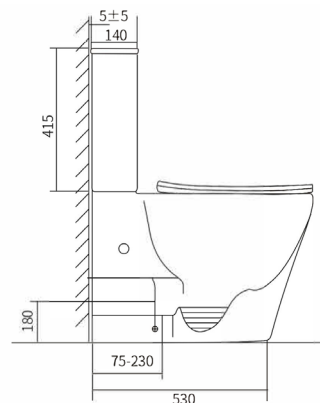

NOUVO Extra High Wall Faced Rimless Tornado Flush Toilet Suite

NOUWFPW

Single Hole Tornado Whirlpool Suites

Features

- 660D x 375W x 850Hmm
- S-Trap : 75-180mm (Included inside pan box)
- P-trap : 180mm Rough-in
- For Ambulant height thick seat please use code **NOUWFPW-AH**
- Hygienic Nano-glaze protection
- Quiet whirlpool flush design
- Smooth rimless interior and sleek exterior designs
- UF quick realise soft close seat
- R&T flush mechanism
- Stainless steel hinges
- Includes floor mounting screws
- Optional button & cap colours (Chrome supplied as standard)
- MatteBlack/Brushed Nickel/Gunmetal/Brushed Gold
- Cistern is set up for Left top rear inlet and right hand bottom inlet (can be changed by plumber to bottom left hand inlet)
- 3.5L Average Flush Registration No: 2009

Product Care

Toilet hinges are meant to allow the seat to move up and down, not from side to side. Tighten the toilet seat back down if the toilet seat becomes loose. Water levels can be corrected by a small adjustment to the fill valve. Use a soft brush and a gentle toilet cleaner. Do not use abrasive chemicals. Do not use strong chemicals to clean the toilet seat.

FRONT VIEW

SIDE VIEW

TOP VIEW