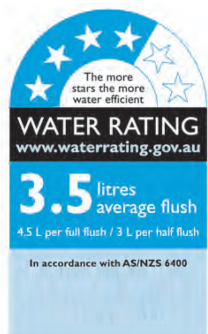

NOUVO Extra High Wall Faced Rimless Tornado Flush Toilet Suite

NOUWFPW

Single Hole Tornado Whirlpool Suites

Features

- 660D x 375W x 850Hmm
- S-Trap : 75-180mm (Included inside pan box)
- P-trap : 180mm Rough-in
- For Ambulant height thick seat please use code **NOUWFPW-AH**
- Hygienic Nano-glaze protection
- Quiet whirlpool flush design
- Smooth rimless interior and sleek exterior designs
- UF quick realise soft close seat
- R&T flush mechanism
- Stainless steel hinges
- Includes floor mounting screws
- Optional button & cap colours (Chrome supplied as standard)
- MatteBlack/Brushed Nickel/Gunmetal/Brushed Gold
- Cistern is set up for Left top rear inlet and right hand bottom inlet (can be changed by plumber to bottom left hand inlet)
- 3.5L Average Flush Registration No: 2009

Finish

Gloss White finish

Warranty

- Product Warranty-For warranty protection use a licensed plumber
- 20 Years Warranty on Ceramic
- 3 Years product replacement on parts
- 5 Year Warranty on UV resistance, product replacement only.
- First 12 months On site Support (Does not cover loose seat)

Product Care

Toilet hinges are meant to allow the seat to move up and down, not from side to side. Tighten the toilet seat back down if the toilet seat becomes loose. Water levels can be corrected by a small adjustment to the fill valve. Use a soft brush and a gentle toilet cleaner. Do not use abrasive chemicals. Do not use strong chemicals to clean the toilet seat.

FRONT VIEW