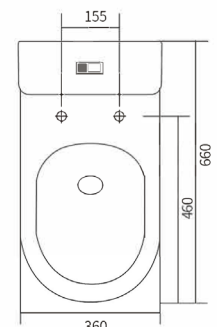

NOUVO Extra High Wall Faced Rimless Tornado Flush Toilet Suite

NOUWFPW

Single Hole Tornado Whirlpool Suites

Features

- 660D x 375W x 850Hmm
- S-Trap : 75-180mm (Included inside pan box)
- P-trap : 180mm Rough-in
- For Ambulant height thick seat please use code **NOUWFPW-AH**
- Hygienic Nano-glaze protection
- Quiet whirlpool flush design
- Smooth rimless interior and sleek exterior designs
- UF quick realise soft close seat
- R&T flush mechanism
- Stainless steel hinges
- Includes floor mounting screws
- Optional button & cap colours (Chrome supplied as standard)
- MatteBlack/Brushed Nickel/Gunmetal/Brushed Gold
- Cistern is set up for Left top rear inlet and right hand bottom inlet (can be changed by plumber to bottom left hand inlet)
- 3.5L Average Flush Registration No: 2009

FRONT VIEW

SIDE VIEW

TOP VIEW