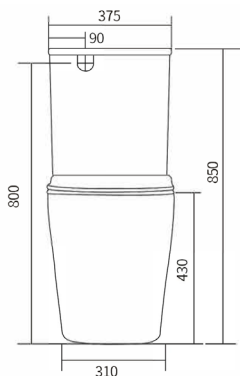

NOUVO Extra High Wall Faced Rimless Tornado Flush Toilet Suite

NOUWFPW

Single Hole Tornado Whirlpool Suites

Features

- 660D x 375W x 850Hmm
- S-Trap : 75-180mm (Included inside pan box)
- P-trap : 180mm Rough-in
- For Ambulant height thick seat please use code **NOUWFPW-AH**
- Hygienic Nano-glaze protection
- Quiet whirlpool flush design
- Smooth rimless interior and sleek exterior designs
- UF quick realise soft close seat
- R&T flush mechanism
- Stainless steel hinges
- Includes floor mounting screws
- Optional button & cap colours (Chrome supplied as standard)
- MatteBlack/Brushed Nickel/Gunmetal/Brushed Gold
- Cistern is set up for Left top rear inlet and right hand bottom inlet (can be changed by plumber to bottom left hand inlet)
- 3.5L Average Flush Registration No: 2009

FRONT VIEW

SIDE VIEW

TOP VIEW