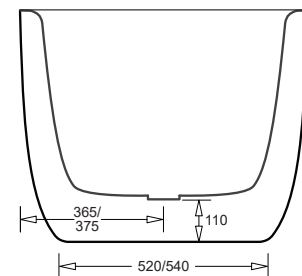

MODELS

	Size	Code
Venezia freestanding acrylic bath	1580 x 730 x 590	JBFS158
	1680 x 750 x 590	JBFS168

OPTIONAL COMPONENTS

40mm pop-down dome waste	Chrome	PW8
	Matte black	PW8B
	Gunmetal	PW8PGM
	Brushed brass	PW8PBB
	Brushed nickel	PW8PBN

WARRANTY

Acrylic baths 15 year replacement
-refer to T&Cs at www.johnsonsuiss.com.au

PRODUCT DIMENSIONS

	L x W x H mm	CAPACITY L
JBFS158	1580x730x590	250
JBFS168	1680x750x590	280

TECHNICAL DATA SHEET

SUPERSEDES ALL PREVIOUS ISSUES