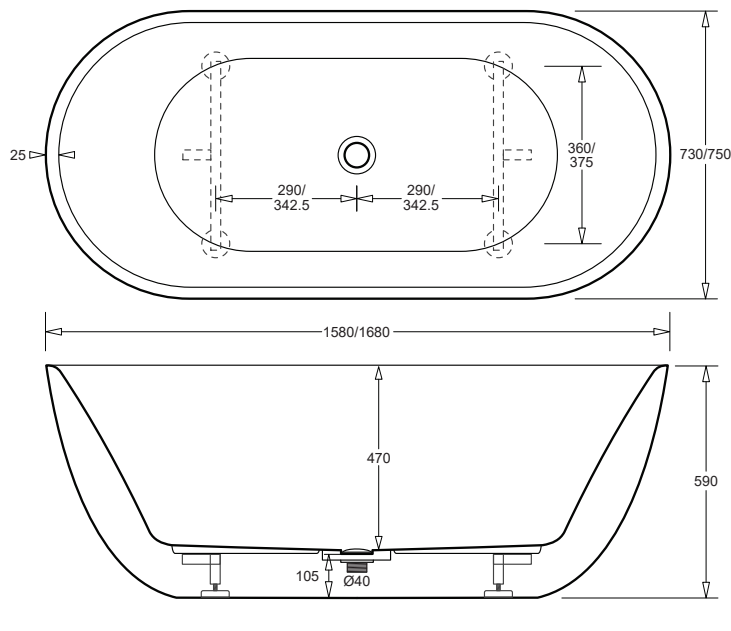

VENEZIA

FREESTANDING ACRYLIC BATH

CODE:JBFS1xx

FEATURES

- Fashionable European freestanding styling in durable gloss-white sanitary grade acrylic
- Generous depth and capacity
- Available in two sizes
- 40mm pop-up dome waste with overflow (PW10)
- Optional pop-down dome waste available in 5 attractive finishes
- Easy installation with concealed adjustable legs

MODELS

	Size	Code
Venezia freestanding acrylic bath	1580 x 730 x 590	JBFS158
	1680 x 750 x 590	JBFS168

OPTIONAL COMPONENTS

40mm pop-down dome waste	Chrome	PW8
	Matte black	PW8B
	Gunmetal	PW8PGM
	Brushed brass	PW8PBB
	Brushed nickel	PW8PBN

WARRANTY

Acrylic baths 15 year replacement
-refer to T&Cs at www.johnsonsuiss.com.au

PRODUCT DIMENSIONS

	L x W x H mm	CAPACITY L
JBFS158	1580x730x590	250
JBFS168	1680x750x590	280

TECHNICAL DATA SHEET

SUPERSEDES ALL PREVIOUS ISSUES