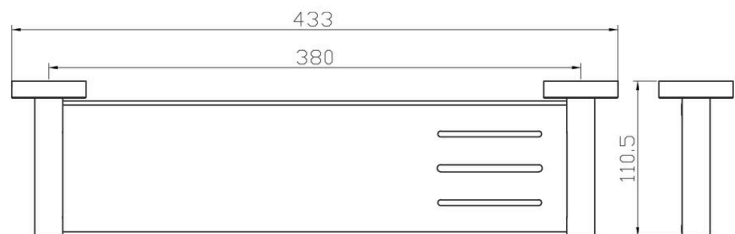

SCAN FOR MORE

A BRAND BY
BRASSHARDS
— GROUP —