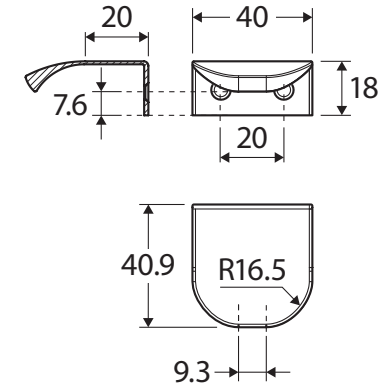

## 40 MM ROUND HANDLE

### Features

- Elegant slim design
- Mounted profile handle design to sit over the top of the cabinet door or drawer
- Easy to install
- Made from zinc alloy
- 10 mm screws included

We aim to ensure that specifications are correct at the time of publication. All measurements are shown in millimetres. Always use measurements of actual product received for final specification as the technical drawing may contain differences. Due to printing limitations, physical colour may vary from the image shown. Fienza reserves the right to make modifications without prior notice.