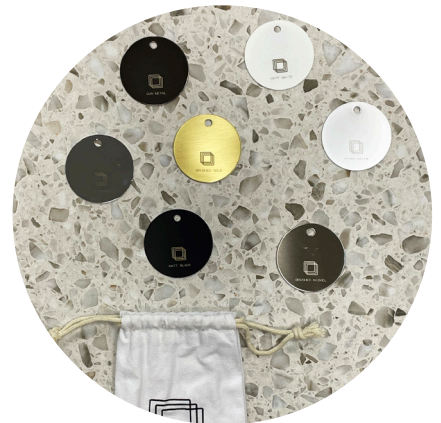

# The largest range of *frameless shower hardware & finishes* on offer!

THE PERFECT FINISH  
EVERY TIME

---

BIANCO  
CHROME

BIANCO  
PEARL SATIN

NERO  
MATT BLACK

ORO  
BRUSHED GOLD/BRASS

SNO  
MATT WHITE

GIO  
GUNMETAL

NiKL  
BRUSHED NICKEL

---

ORDER A SWATCH BAG TODAY.  
IDEAL FOR SITE MEETINGS  
AND YOUR NEXT PROJECT!

---

A COMPLETE RANGE OF MATCHING ACCESSORIES ALSO AVAILABLE!

---