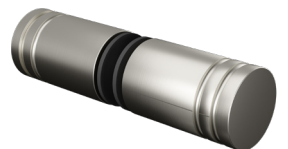

# The largest range of *frameless shower hardware & finishes* on offer!

THE PERFECT FINISH  
EVERY TIME

---

BIANCO  
CHROME

BIANCO  
PEARL SATIN

NERO  
MATT BLACK

ORO  
BRUSHED GOLD/BRASS

SNO  
MATT WHITE

GIO  
GUNMETAL

NiKL  
BRUSHED NICKEL

---

ORDER A SWATCH BAG TODAY.  
IDEAL FOR SITE MEETINGS  
AND YOUR NEXT PROJECT!

---

A COMPLETE RANGE OF MATCHING ACCESSORIES ALSO AVAILABLE!

---