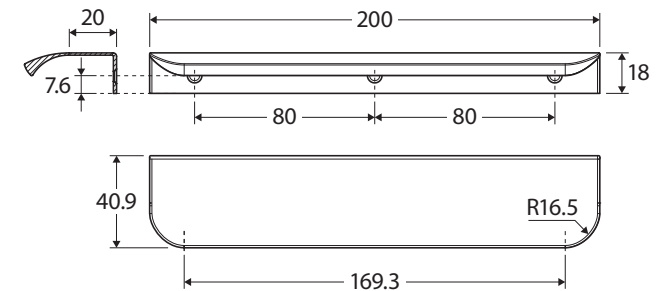

## 200 MM ROUND HANDLE

### Features

- Elegant slim design
- Mounted profile handle design to sit over the top of the cabinet door or drawer
- Easy to install
- Made from zinc alloy
- 10 mm screws included

We aim to ensure that specifications are correct at the time of publication. All measurements are shown in millimetres. Always use measurements of actual product received for final specification as the technical drawing may contain differences. Due to printing limitations, physical colour may vary from the image shown. Fienza reserves the right to make modifications without prior notice.