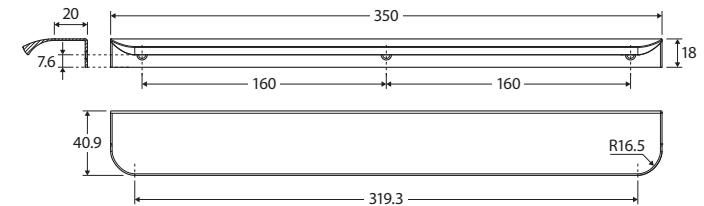

Edge

350 MM ROUND HANDLE

Features

- Elegant slim design
- Mounted profile handle design to sit over the top of the cabinet door or drawer
- Easy to install
- Made from zinc alloy
- 10 mm screws included

Available in

We aim to ensure that specifications are correct at the time of publication. All measurements are shown in millimetres. Always use measurements of actual product received for final specification as the technical drawing may contain differences. Due to printing limitations, physical colour may vary from the image shown. Fienza reserves the right to make modifications without prior notice.