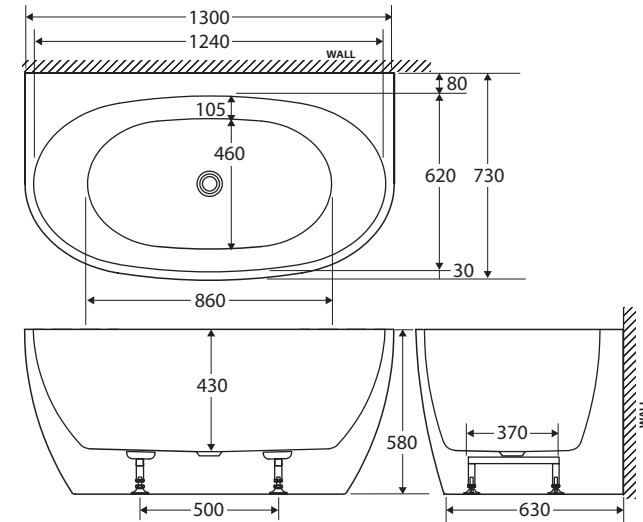

## BACK-TO-WALL ACRYLIC BATH, 1300MM

### Features

- Modern, slim edge design
- Back-to-wall style
- Gloss white finish
- UV stabilised premium sanitary-grade acrylic with Lucite MMA
- No overflow
- Chrome pull-out/pop-up waste included
- Built-in steel support frame
- Adjustable self-supporting feet
- Fill capacity: 177L
- Net weight: 37kg
- Gross weight: 44kg

We aim to ensure that specifications are correct at the time of publication. All measurements are shown in millimetres. Always use measurements of actual product received for final specification as the technical drawing may contain differences. Due to printing limitations, physical colour may vary from the image shown. Fienza reserves the right to make modifications without prior notice.