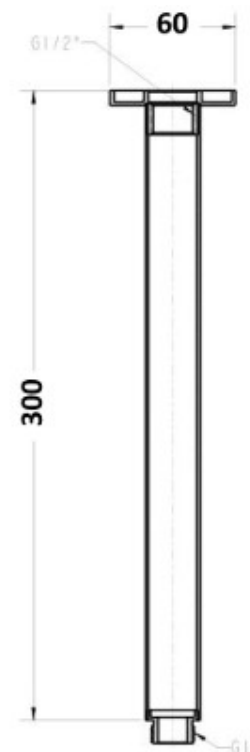

KIATO CEILING DROPPER 300MM CHROME 10212

- Contemporary new design
- Available in chrome
- 15 years replacement warranty
- Maximum operating pressure 500kpa
- Minimum operating pressure 150kpa
- Maximum water temperature 80 degrees
- Must be installed by a licensed plumber