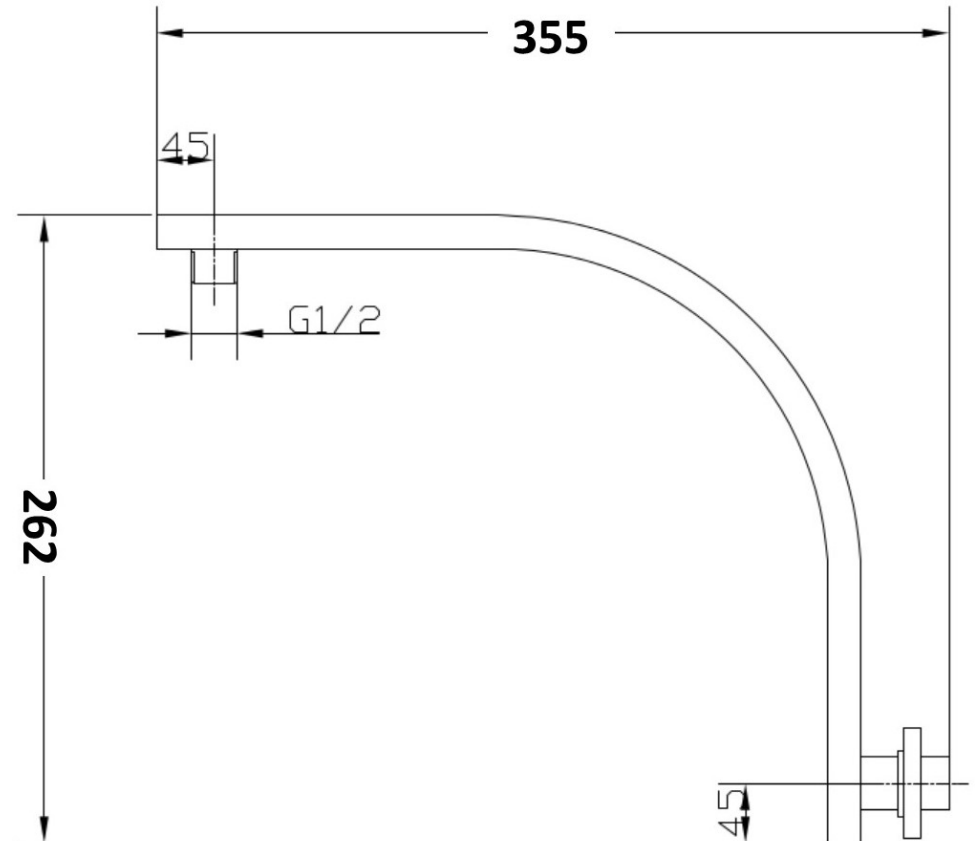

## KIATO RAISED SHOWER ARM CHROME 10390

- Contemporary new design
- Available in chrome & matte black
- 15 year replacement warranty
- Minimum operating pressure 150 kpa
- Maximum operating pressure 500 kpa
- Must be installed by a licensed plumber