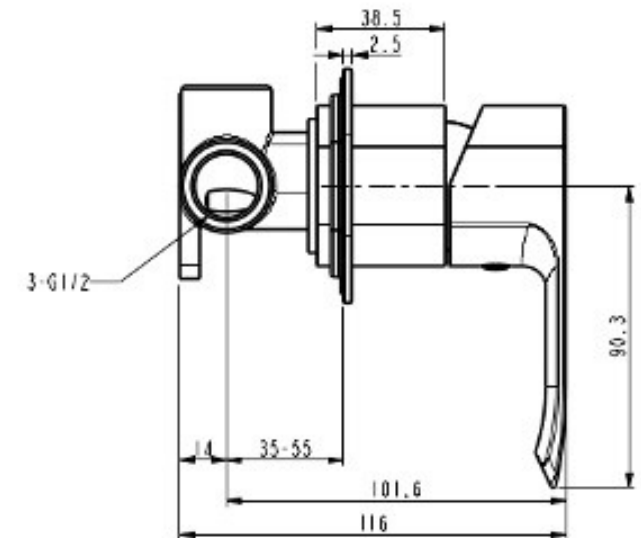

ZOYA SHOWER MIXER BLACK 10943

- Contemporary new design
- Available in 3 finishes
- 15 year conditional warranty
- Maximum operating pressure 500kpa
- Minimum operating pressure 150kpa
- Maximum water temperature 80 degrees
- Must be installed by a licensed plumber