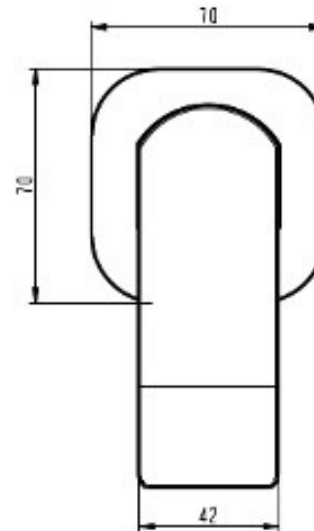

ZOYA SHOWER MIXER BLACK 10943

- Contemporary new design
- Available in 3 finishes
- 15 year conditional warranty
- Maximum operating pressure 500kpa
- Minimum operating pressure 150kpa
- Maximum water temperature 80 degrees
- Must be installed by a licensed plumber