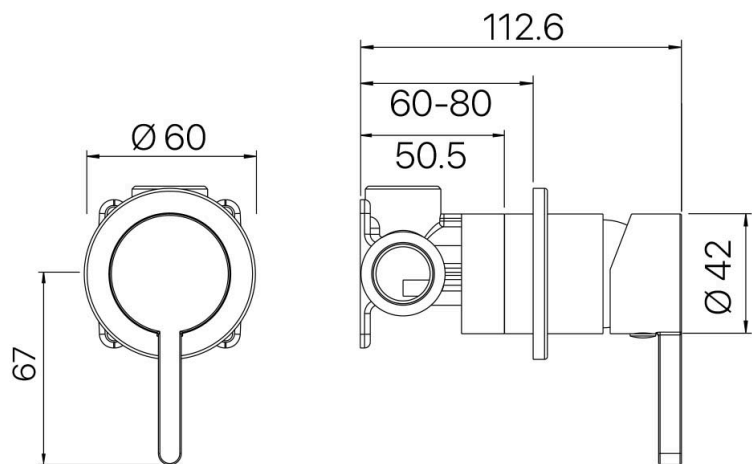

MIXX

tapware & accessories

ALOE COLLECTION

Item Code: 11SL972B

Finish: Brushed Nickel

Cartridge: 25mm European Ceramic Disc Cartridge

Pressure Rating: 1500kPa

Operating Temp: 1-80°C

Material: Brass

ALOE SHOWER MIXER (60MM BACKPLATE)

Other Finishes

CHROME

MATT BLACK

GUN METAL

SCAN FOR MORE

A BRAND BY