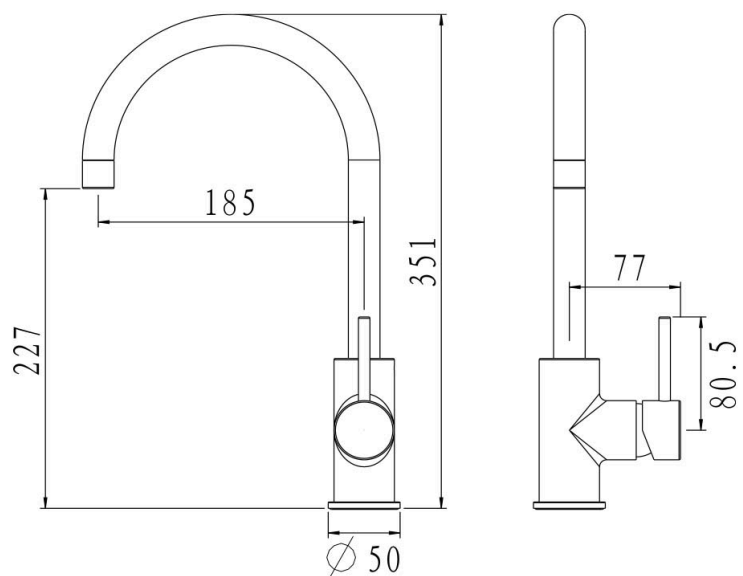

A BRAND BY
BRASSHARDS
— GROUP —