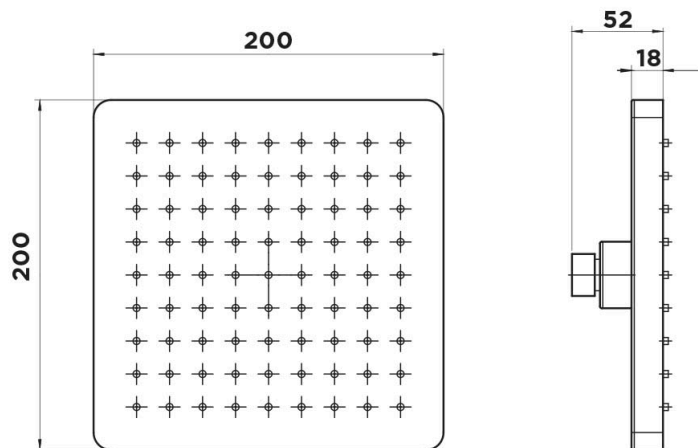

A BRAND BY
BRASSHARDS
— GROUP —