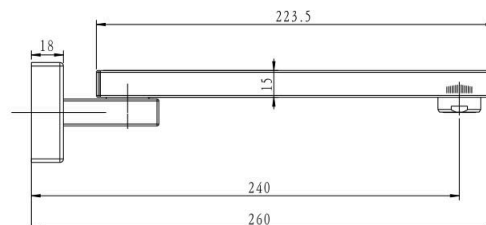

SCAN FOR MORE

A BRAND BY

BRASSHARDS

— GROUP —

www.mixxtapware.com.au | info@mixxtapware.com.au | 1800 657 697