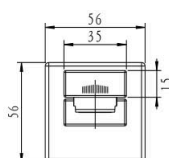

SCAN FOR MORE

A BRAND BY

BRASSHARDS

— GROUP —

www.mixxtapware.com.au | info@mixxtapware.com.au | 1800 657 697