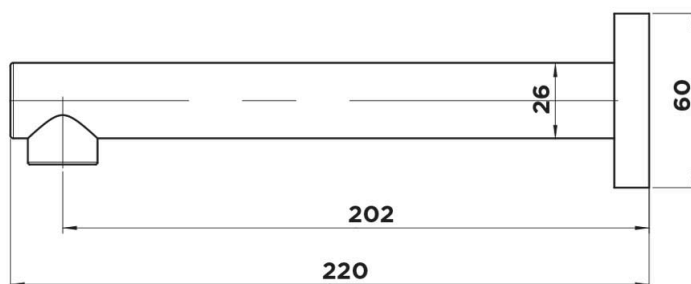

SCAN FOR MORE

A BRAND BY
BRASSHARDS
— GROUP —