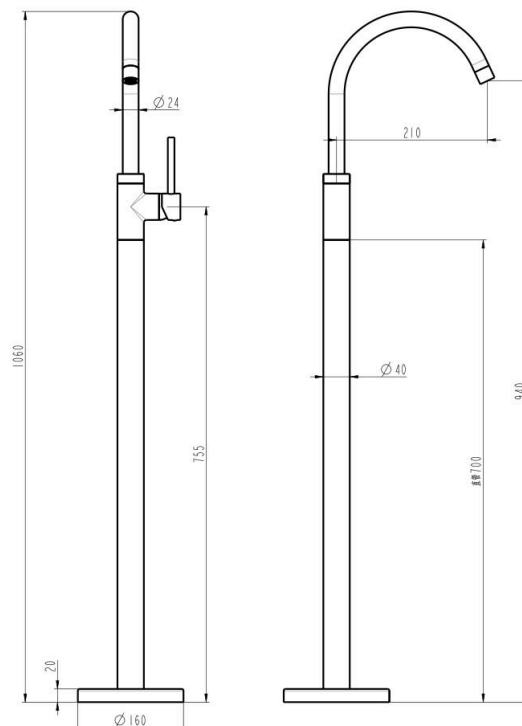

MIXX

tapware & accessories

MATCHA COLLECTION

Item Code: 11FBR001R

Finish: Brushed Brass

Cartridge: 35mm German
Ceramic Disc Cartridge

Pressure Rating: 1500kPa

Operating Temp: 1-80°C

Material: Brass

MATCHA FLOOR MOUNTED BATH FILLER

Other Finishes

CHROME

MATT
BLACK

GUN
METAL

BRUSHED
NICKEL

SCAN FOR MORE