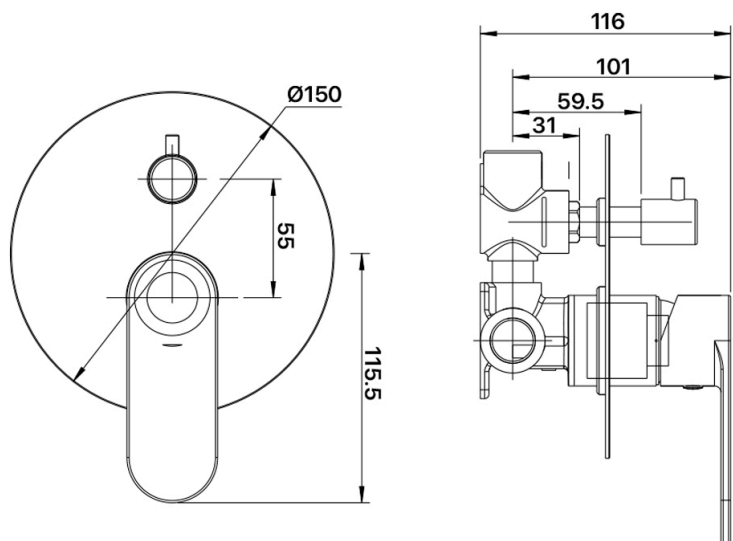

Other Finishes

SCAN FOR MORE

A BRAND BY
BRASSHARDS
— GROUP —

www.mixxtapware.com.au | info@mixxtapware.com.au | 1800 657 697