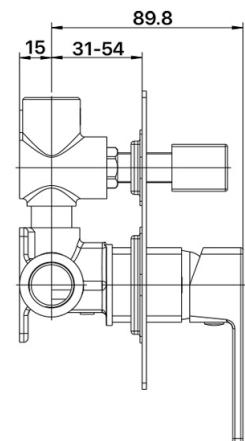

SCAN FOR MORE

A BRAND BY

BRASSHARDS

— GROUP —

www.mixxtapware.com.au | info@mixxtapware.com.au | 1800 657 697