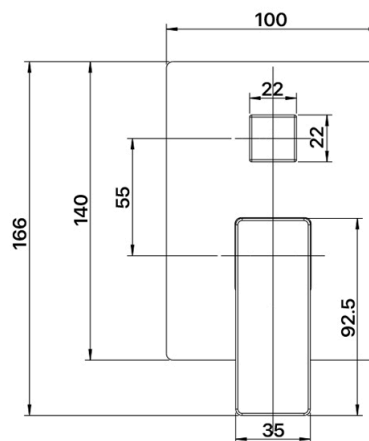

SCAN FOR MORE

A BRAND BY

BRASSHARDS

— GROUP —

www.mixxtapware.com.au | info@mixxtapware.com.au | 1800 657 697