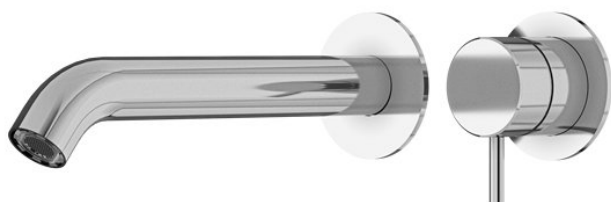

## ELLE 316 WALL OUTLET MIXER

**PRODUCT CODE:** SST676

### FEATURES:

- / Pin Lever Handle
- / 35mm Ceramic Disk Cartridge
- / Full body 316 Stainless Steel Construction
- / 200mm Wall Outlet
- / Five colour options
- / \*Lifetime Residential Warranty on Brushed Stainless Finish
- / Residential Warranty on Coloured Finishes 5 ½ years indoor/ 2 ½ years outdoor

The Elle 316 range meets the very highest standards of European Design along with colour finishes that will excite every discerning taste.

316 stainless steel is considered an excellent material for various applications due to its unique combination of properties, making it highly versatile and suitable for a wide range of environments.

WELS: 5 star 6.0 lm

WARRANTY: LIFETIME\*

AVAILABLE IN CHROME, MATTE BLACK, GUN METAL, BRUSHED STAINLESS & BRUSHED GOLD