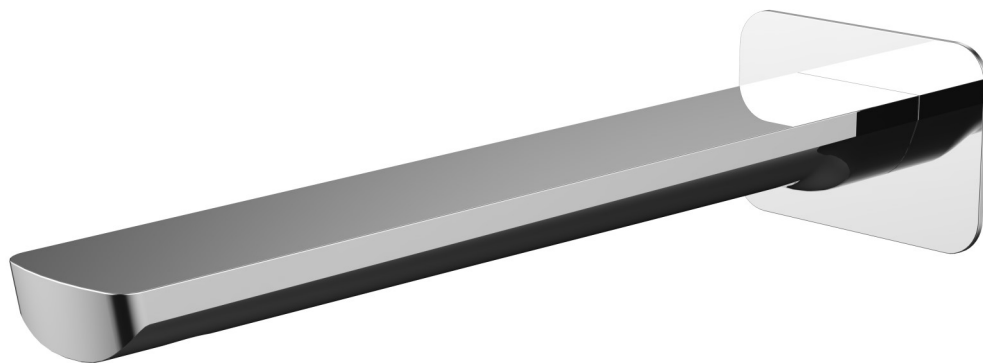

AKEMI BATH SPOUT 235MM SQUARE PLATE CHROME 10442SQ

- Contemporary new design
- Available in 6 finishes
- 15 year warranty
- Maximum operating pressure 500kpa
- Minimum operating pressure 150kpa
- Maximum water temperature 80 degrees
- Must be installed by a licensed plumber