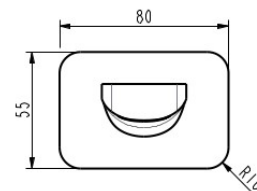

AKEMI BATH SPOUT 235MM SQUARE PLATE CHROME 10442SQ

- Contemporary new design
- Available in 6 finishes
- 15 year warranty
- Maximum operating pressure 500kpa
- Minimum operating pressure 150kpa
- Maximum water temperature 80 degrees
- Must be installed by a licensed plumber