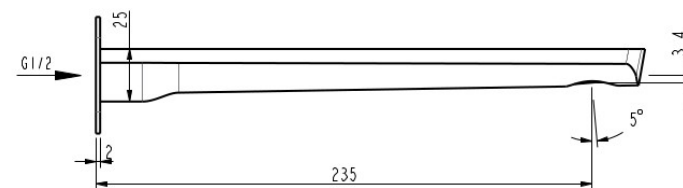

AKEMI BATH SPOUT 235MM SQUARE PLATE CHROME 10442SQ

- Contemporary new design
- Available in 6 finishes
- 15 year warranty
- Maximum operating pressure 500kpa
- Minimum operating pressure 150kpa
- Maximum water temperature 80 degrees
- Must be installed by a licensed plumber