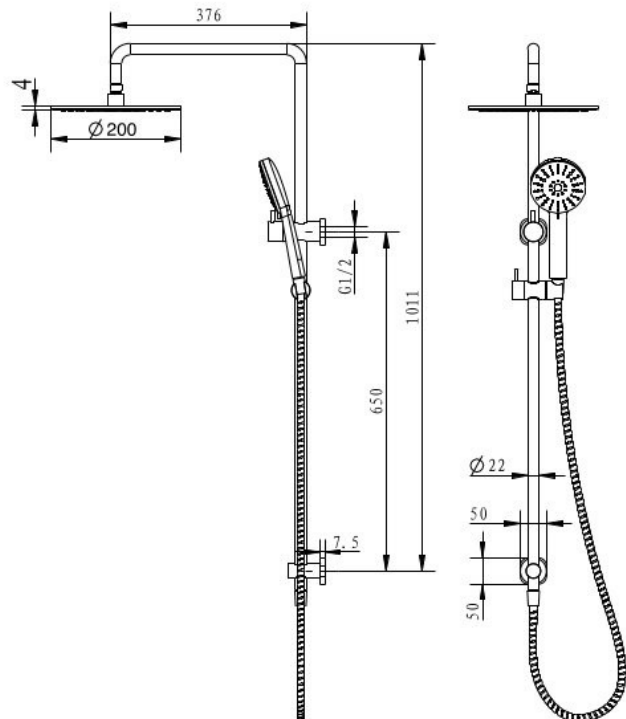

AKEMI SQ COMBINATION SHOWER 200MM CHROME SQ354

- Available in 6 finishes
- Chrome plated finish
- 200mm Overhead rose
- Dual fixing for added stability
- Brass & ABS construction
- 15 year replacement warranty
- 5 year finish warranty
- 1 year hose warranty
- WELS rating 3 Star 9 l/min
- 3 function handpiece
- Max. operating pressure 500 kpa
- Min. operating pressure 150 kpa
- Maximum water temperature 80 degrees
- Must be installed by a licensed plumber

All specifications are correct at time of print. Changes may be made without notification. Sizes & finish may differ from website image. Use product for all installation rough ins, as tech drawing is a guide and may differ slightly.