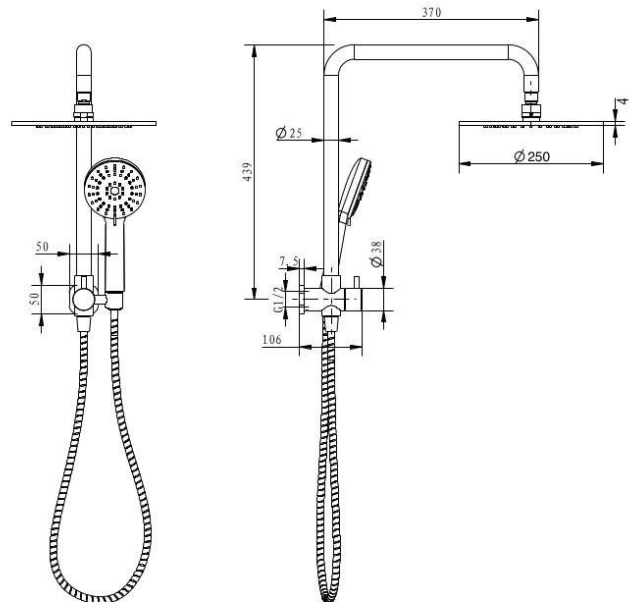

**AKEMI SQ DUAL SHOWER 250MM
 CHROME
 SQ353-25**

- Available in 5 finishes
- Chrome plate finish
- Adjustable slider
- 1.5 metre metal coil hose
- Dual fixing for added stability
- Top inlet fitting
- Brass & ABS construction
- 15 year warranty
- WELS Rating 3 Star 9 l/min
- 3 function ABS handpiece
- Max. operating pressure 500 kpa
- Min. operating pressure 150 kpa
- Max. water temperature 80°C
- Must be installed by a licensed plumber

All specifications are correct at time of print. Changes may be made without notification. Sizes & finish may differ from website image. Use product for all installation rough ins, as tech drawing is a guide and may differ slightly.