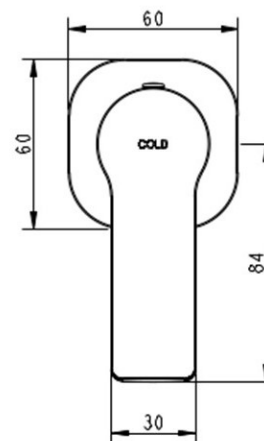

Millennium

QUALITY BATHROOMWARE

- SINCE 1997 AUSTRALIA -

AKEMI SQ WALL TOP ASSEMBLIES

SQ475, SQ476, SQ478, SQ475GM, SQ475BB

- Contemporary new design with new soft square dress plate
- Available in chrome, matte black, brushed nickel, gun metal & modern brass
- 1/4 turn ceramic disc operation
- Maximum operating pressure 500kpa
- Minimum operating pressure 150kpa
- 15 year conditional warranty
- Must be installed by a licensed plumber