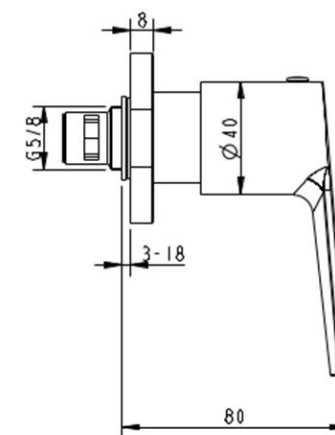

Millennium

QUALITY BATHROOMWARE

- SINCE 1997 AUSTRALIA -

AKEMI SQ WALL TOP ASSEMBLIES

SQ475, SQ476, SQ478, SQ475GM, SQ475BB

- Contemporary new design with new soft square dress plate
- Available in chrome, matte black, brushed nickel, gun metal & modern brass
- 1/4 turn ceramic disc operation
- Maximum operating pressure 500kpa
- Minimum operating pressure 150kpa
- 15 year conditional warranty
- Must be installed by a licensed plumber