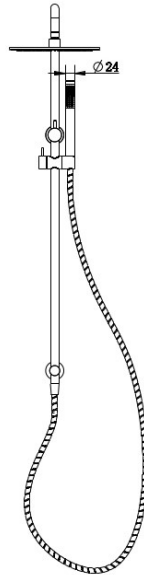

## CIOSO COMBINATION SHOWER CHROME 10754

- Contemporary new design
- Available in chrome, brushed nickel, matte black, modern brass, black/chrome
- Available with 200, 250 & 300mm roses
- All rose sizes may not be available on all finishes
- Dual fixing for added stability
- Brass & ABS construction
- 15 year replacement warranty
- WELS rating 3 Star 9 l/min
- Single function handpiece
- Max. operating pressure 500 kpa
- Min. operating pressure 150 kpa
- Maximum water temperature 80 degrees
- Must be installed by a licensed plumber