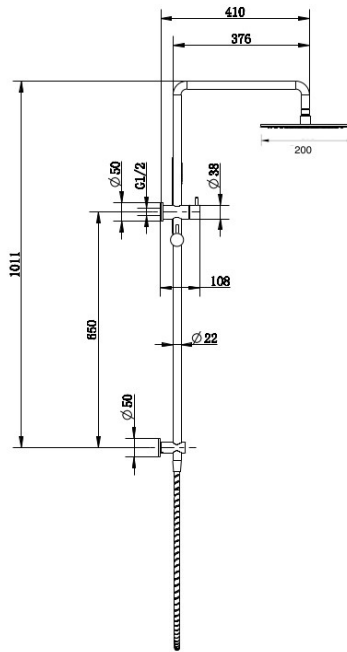

## CIOSO COMBINATION SHOWER CHROME 10754

- Contemporary new design
- Available in chrome, brushed nickel, matte black, modern brass, black/chrome
- Available with 200, 250 & 300mm roses
- All rose sizes may not be available on all finishes
- Dual fixing for added stability
- Brass & ABS construction
- 15 year replacement warranty
- WELS rating 3 Star 9 l/min
- Single function handpiece
- Max. operating pressure 500 kpa
- Min. operating pressure 150 kpa
- Maximum water temperature 80 degrees
- Must be installed by a licensed plumber