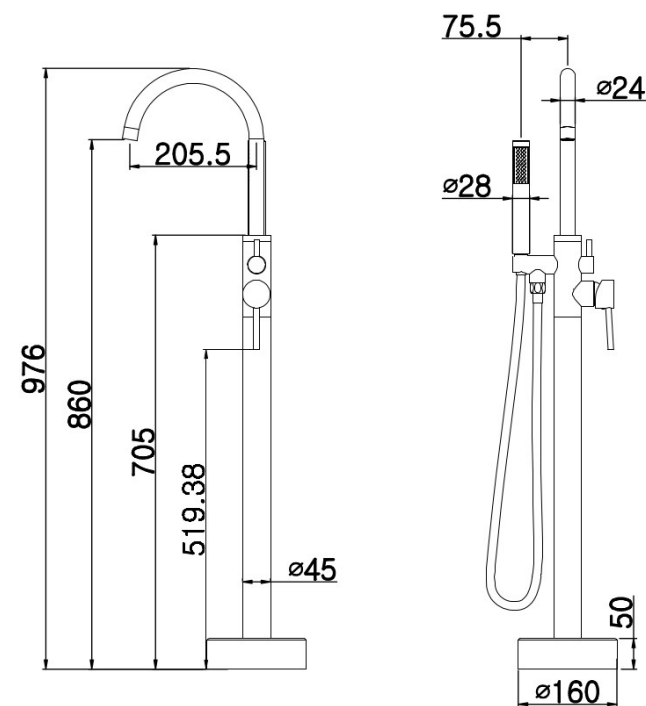

## CIOSO FLOOR MOUNTED BATH FILLER W/HANDSHOWER CHROME 11531HS

- Contemporary new design
- Available in chrome & electroplated matte black
- 15 Year conditional warranty
- Concrete floor fitting standard
- Timber floor fitting optional
- Maximum operating pressure 500kpa
- Minimum operating pressure 150kpa
- Maximum water temperature 80 degrees
- Must be installed by a licensed plumber