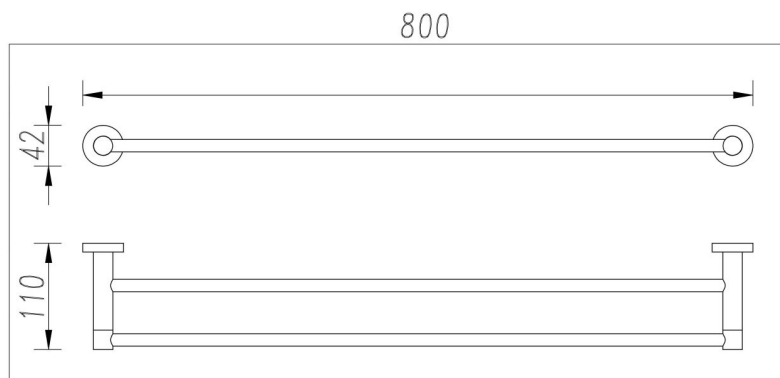

**CIOSO DOUBLE TOWEL RAIL 800MM**  
**8832, 8832BL, 8832BB, 8832NP,**  
**8832GM**

- Available in chrome, matte black, modern brass brushed nickel, gun metal
- PVD finish
- Dual fixing for added stability
- Brass/stainless steel construction
- 5 year warranty