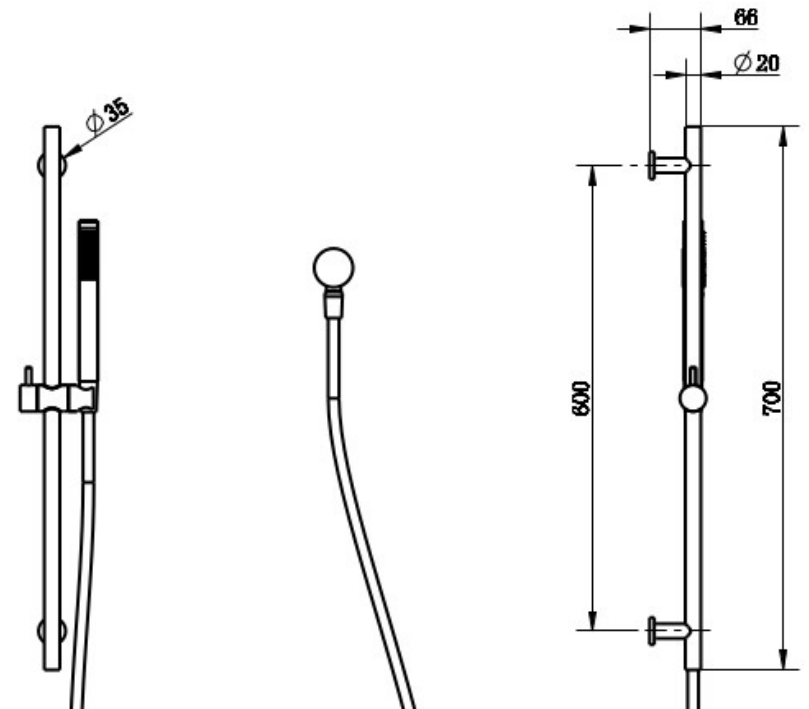

## CIOSO RAIL SHOWER CHROME 10741

- Contemporary new design
- Available in 4 finishes
- Dual fixing for added stability
- Brass & ABS construction
- 15 year replacement warranty
- WELS rating 3 Star 9 l/min
- Single function handpiece
- Max. operating pressure 500 kpa
- Min. operating pressure 150 kpa
- Maximum water temperature 80 degrees
- Must be installed by a licensed plumber