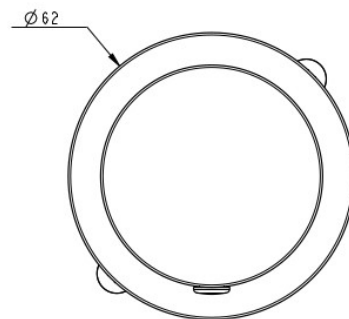

**FINESA PROGRESSIVE SHOWER MIXER
 CHROME 11642**

- Contemporary new design
- Available in 5 finishes
- PVD & Electroplated finishes
- 15 Year conditional warranty
- Maximum operating pressure 500kpa
- Minimum operating pressure 150kpa
- Maximum water temperature 80 degrees
- Must be installed by a licensed plumber