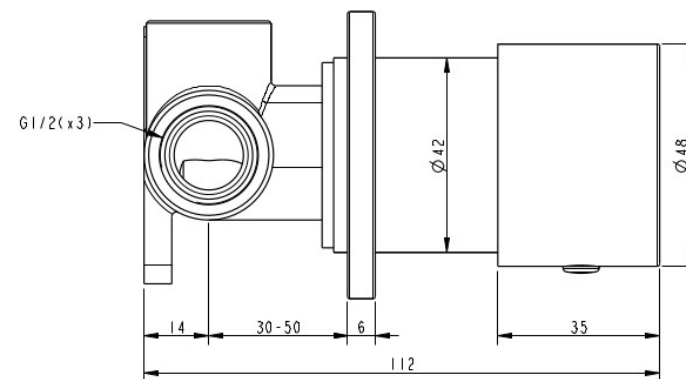

**FINESA PROGRESSIVE SHOWER MIXER
 CHROME 11642**

- Contemporary new design
- Available in 5 finishes
- PVD & Electroplated finishes
- 15 Year conditional warranty
- Maximum operating pressure 500kpa
- Minimum operating pressure 150kpa
- Maximum water temperature 80 degrees
- Must be installed by a licensed plumber