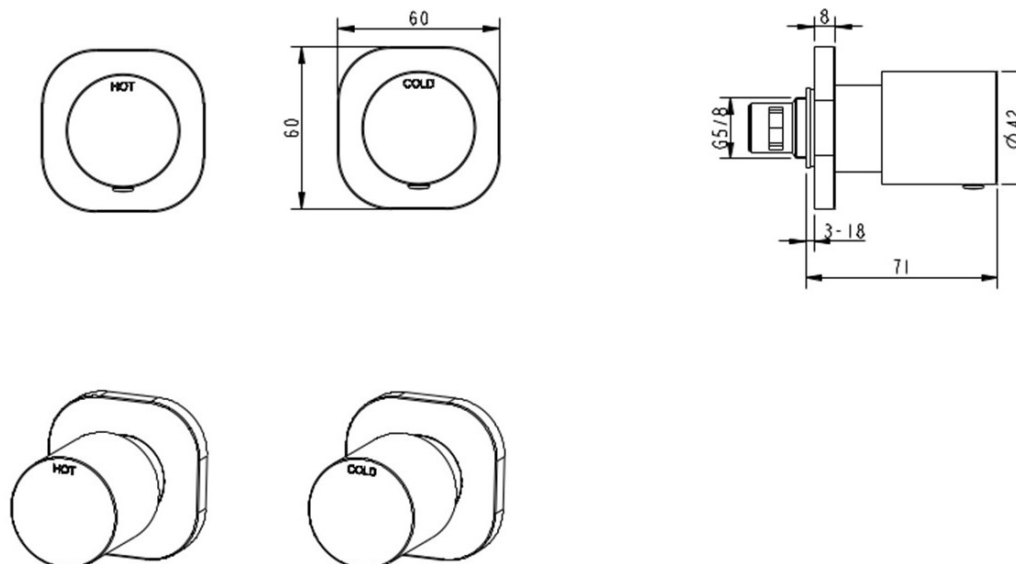

FINESA SQ WALL TOP ASSEMBLIES

SQ575, SQ576, SQ578, SQ575GM, SQ575BB

- Contemporary new design with new soft square dress plate
- Available in chrome, matte black, brushed nickel, gun metal & modern brass
- 1/4 turn ceramic disc operation
- Maximum operating pressure 500kpa
- Minimum operating pressure 150kpa
- 15 year conditional warranty
- Must be installed by a licensed plumber