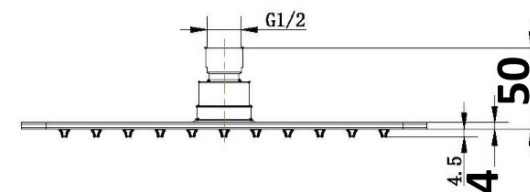

KIATO SQUARE OVERHEAD SHOWER 250MM PSS 10360

- Contemporary new design
- Available in chrome & black
- Polished stainless steel construction
- 15 year replacement warranty
- WELS rating 3 Star 9 l/min
- WELS registration # S12981
- Max. operating pressure 500 kpa
- Min. operating pressure 150 kpa
- Maximum water temperature 80 degrees
- Must be installed by a licensed plumber