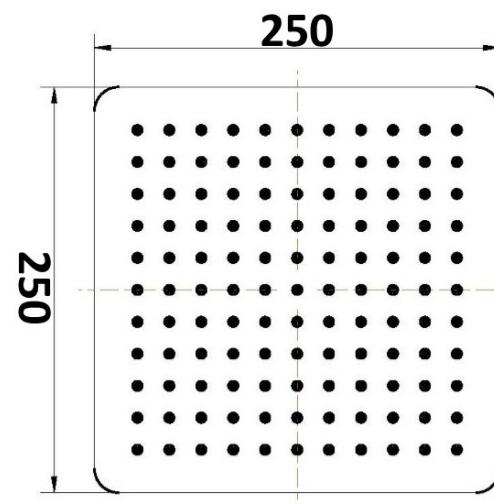

KIATO SQUARE OVERHEAD SHOWER 250MM PSS 10360

- Contemporary new design
- Available in chrome & black
- Polished stainless steel construction
- 15 year replacement warranty
- WELS rating 3 Star 9 l/min
- WELS registration # S12981
- Max. operating pressure 500 kpa
- Min. operating pressure 150 kpa
- Maximum water temperature 80 degrees
- Must be installed by a licensed plumber