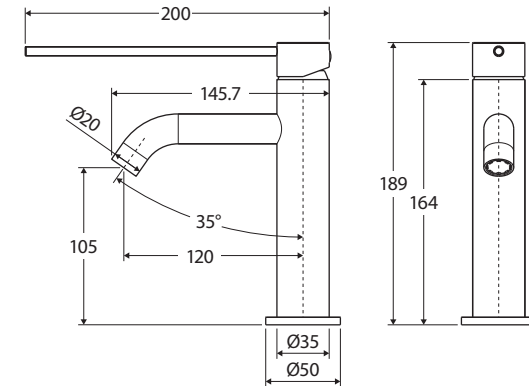

Kaya® Care

BASIN MIXER

Features

WELS 5 Star rated, 5L/min

- Can be installed for AS 1428.1:2021 Accessible Compliance
- Long handle for easy reach and operation
- Large red and blue indicators for hot and cold markings
- Made from solid brass
- High quality European cartridges (25 mm)
- PEX split-resistant hoses

Please note: This product may have a visible Fienza or Watermark logo.