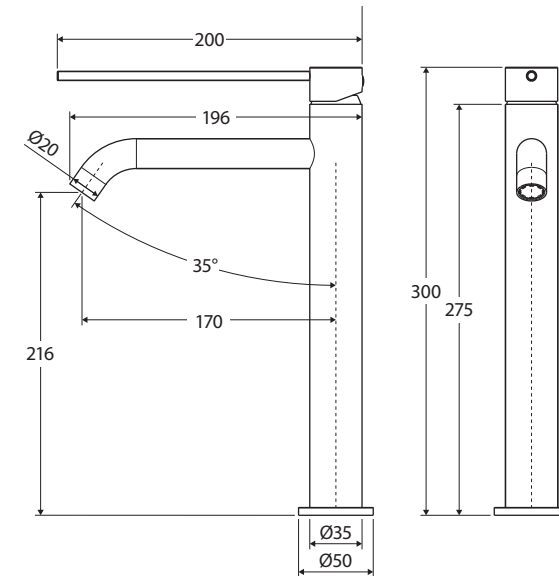

Kaya® Care

TALL BASIN MIXER

Features

WELS 5 Star rated, 5L/min

- Can be installed for AS 1428.1:2021 Accessible Compliance
- Long handle for easy reach and operation
- Large red and blue indicators for hot and cold markings
- Made from solid brass
- High quality European cartridges (25 mm)
- PEX split-resistant hoses

Please note: This product may have a visible Fienza or Watermark logo.

Available in

PVD Brushed Nickel 228107DBN	PVD Gun Metal 228107DGM	PVD Brushed Copper 228107DCO	PVD Urban Brass 228107DUB

Cleaning & Care

- Regularly clean with mild soapy water using a microfibre cloth.
- In highly polluted or coastal locations, we recommend cleaning 2-3 times per week.
- Do not use harsh detergents, bleach, cream cleaners or citrus based cleaners. These substances are abrasive and will damage the surface.
- Do not use undue pressure and wipe in one direction only.

We aim to ensure that specifications are correct at the time of publication. All measurements are shown in millimetres. Always use measurements of actual product received for final specification as the technical drawing may contain differences. Due to printing limitations, physical colour may vary from the image shown. Fienza reserves the right to make modifications without prior notice.