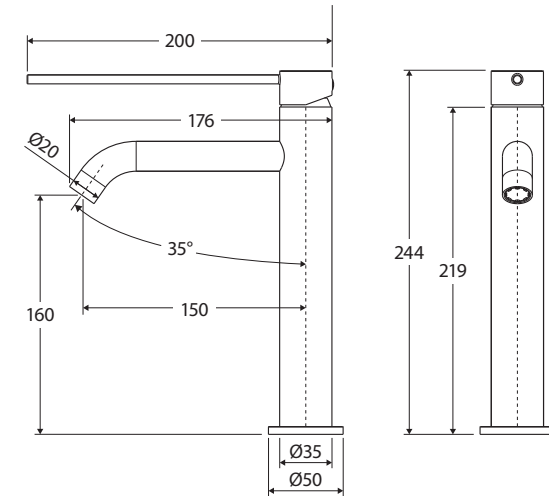

Kaya® Care

MEDIUM BASIN MIXER

Features

WELS 5 Star rated, 5L/min

- Can be installed for AS 1428.1:2021 Accessible Compliance
- Long handle for easy reach and operation
- Large red and blue indicators for hot and cold markings
- Made from solid brass
- High quality European cartridges (25 mm)
- PEX split-resistant hoses

Please note: This product may have a visible Fienza or Watermark logo.

Available in

Electroplated Chrome 228110D	Electroplated Matte White 228110DMW	Electroplated Matte Black 228110DB
PVD Brushed Nickel 228110DBN	PVD Gun Metal 228110DGM	PVD Brushed Copper 228110DCO
	PVD Urban Brass 228110DUB	

Cleaning & Care

- Regularly clean with mild soapy water using a microfibre cloth.
- In highly polluted or coastal locations, we recommend cleaning 2-3 times per week.
- Do not use harsh detergents, bleach, cream cleaners or citrus based cleaners. These substances are abrasive and will damage the surface.
- Do not use undue pressure and wipe in one direction only.

We aim to ensure that specifications are correct at the time of publication. All measurements are shown in millimetres. Always use measurements of actual product received for final specification as the technical drawing may contain differences. Due to printing limitations, physical colour may vary from the image shown. Fienza reserves the right to make modifications without prior notice.