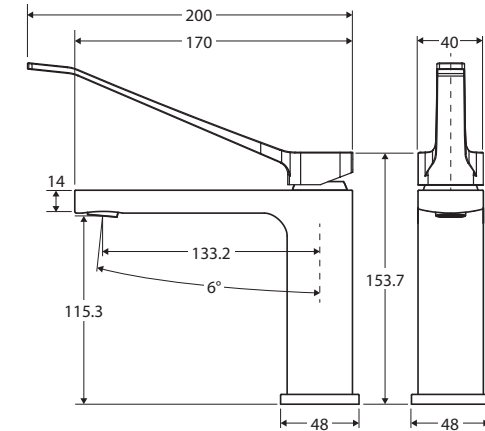

Tono® Care

BASIN MIXER

Features

WELS 6 Star rated, 4.5L/min

- Can be installed for AS 1428.1:2021 Accessible Compliance
- Long handle for easy reach and operation
- Large red and blue indicators for hot and cold markings
- Made from eco-friendly lead-free brass*
- High quality European cartridges (35 mm)
- PEX split-resistant hoses

Please note: This product may have a visible Fienza or Watermark logo.

*Defined as containing less than 0.25% lead.