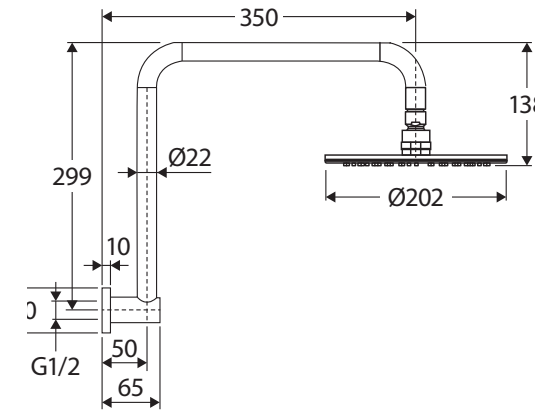

Hustle Round SHOWER ARM SET

Features

- Electroplated matte black finish
- Fixed position
- Made from solid brass
- Female 1/2" BSP inlet
- **WELS 3 Star rated, 9L/min**

Available in

Matte Black
411108B-A

Cleaning & Care

We aim to ensure that specifications are correct at the time of publication. All measurements are shown in millimetres. Always use measurements of actual product received for final specification as the technical drawing may contain differences. Due to printing limitations, physical colour may vary from the image shown. Fienza reserves the right to make modifications without prior notice.