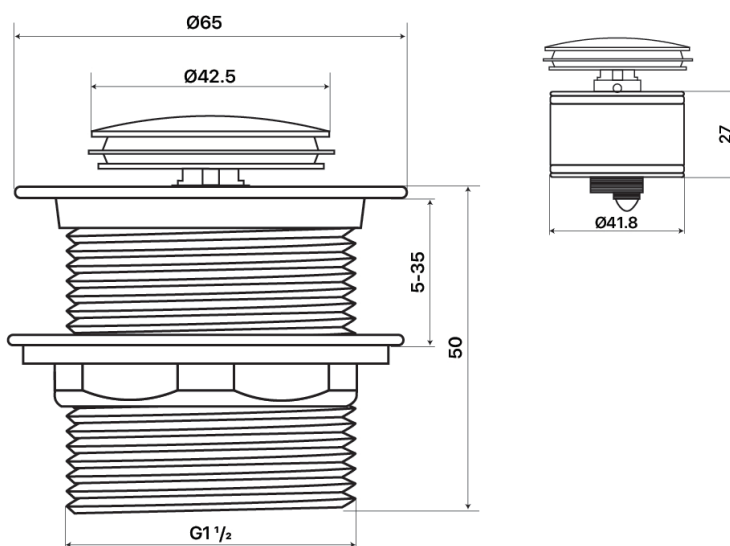

SCAN FOR MORE

A BRAND BY
BRASSHARDS
— GROUP —