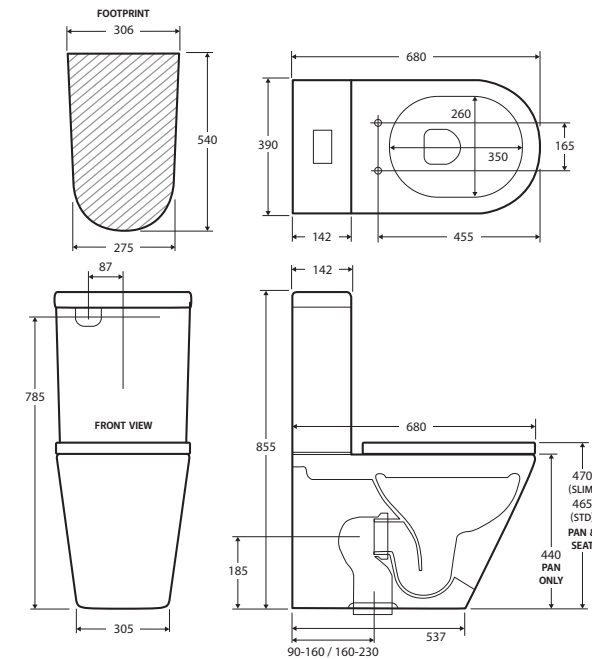

Kaya® BACK-TO-WALL TOILET SUITE

Features

WELS 4 Star - 4.4/3.1L (3.4L avg/flush)

- Gloss white finish
- Tornado rimless ultra quiet flush
- Extra height pan
- UF quick release, soft close seat
- Chrome flush buttons & stainless steel hinges
- R&T or Geberit flush systems
- Top or bottom inlets:
 - Left top inlet
 - Left or right bottom inlet
- Available as P-Trap or S-Trap

Tornado
Rimless

Ultra Quiet
Flush

Available in

P-Trap
R&T System
K021P-1

S-Trap 90-160
R&T System
K021A-1

S-Trap 160-230
R&T System
K021B-1

P-Trap
Geberit System
K021GEP-1

S-Trap 90-160
Geberit System
K021GEA-1

We aim to ensure that specifications are correct at the time of publication. All measurements are shown in millimetres. For ceramic products, please allow +/- 10 mm tolerance for manufacturing variance. Always use measurements of actual product received for final specification as the technical drawing may contain differences. Due to printing limitations, physical colour may vary from the image shown. Fienza reserves the right to make modifications without prior notice.