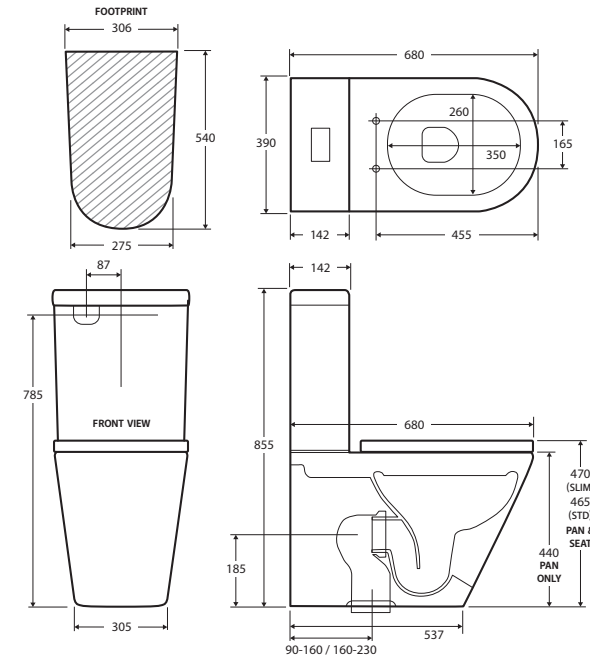

Kaya® BACK-TO-WALL TOILET SUITE WITH SLIM SEAT

Features

WELS 4 Star - 4.4/3.1L (3.4L avg/flush)

- Gloss white finish
- Tornado rimless ultra quiet flush
- Extra height pan
- UF quick release, soft close slim seat
- Chrome flush buttons & stainless steel hinges
- R&T or Geberit flush systems
- Top or bottom inlets:
 - Left top inlet
 - Left or right bottom inlet
- Available as P-Trap or S-Trap

Tornado
Rimless

Ultra Quiet
Flush

Available in

P-Trap
R&T System
K021P

S-Trap 90-160
R&T System
K021A

S-Trap 160-230
R&T System
K021B

P-Trap
Geberit System
K021GEP

S-Trap 90-160
Geberit System
K021GEA

We aim to ensure that specifications are correct at the time of publication. All measurements are shown in millimetres. For ceramic products, please allow +/- 10 mm tolerance for manufacturing variance. Always use measurements of actual product received for final specification as the technical drawing may contain differences. Due to printing limitations, physical colour may vary from the image shown. Fienza reserves the right to make modifications without prior notice.