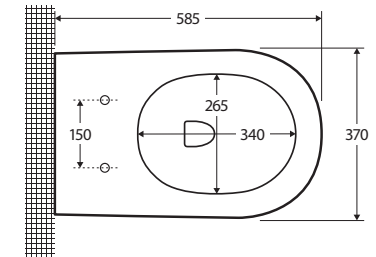

### Features

WELS 4 Star rated, 4.6L/3.1L (3.4L average flush) when used with R&T cistern

- Gloss white finish
- Tornado rimless ultra quiet flush
- Concealed pan for easy cleaning
- UF quick release, soft close seat
- Can be installed as P-Trap or S-Trap
- Stainless steel hinges
- Floor mounting screws included
- Cistern and flush buttons required (sold separately)

We aim to ensure that specifications are correct at the time of publication. All measurements are shown in millimetres. For ceramic products, please allow +/- 10 mm tolerance for manufacturing variance. Always use measurements of actual product received for final specification as the technical drawing may contain differences. Due to printing limitations, physical colour may vary from the image shown. Fienza reserves the right to make modifications without prior notice.