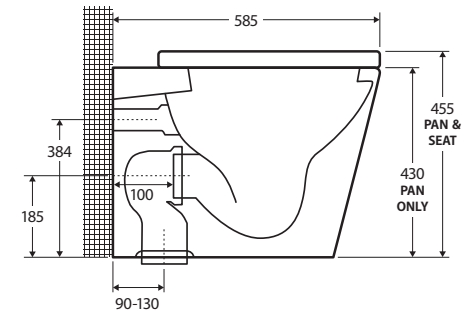

### Features

WELS 4 Star rated, 4.6L/3.1L (3.4L average flush) when used with R&T cistern

- Gloss white finish
- Tornado rimless ultra quiet flush
- Concealed pan for easy cleaning
- UF quick release, soft close seat
- Can be installed as P-Trap or S-Trap
- Stainless steel hinges
- Floor mounting screws included
- Cistern and flush buttons required (sold separately)

We aim to ensure that specifications are correct at the time of publication. All measurements are shown in millimetres. For ceramic products, please allow +/- 10 mm tolerance for manufacturing variance. Always use measurements of actual product received for final specification as the technical drawing may contain differences. Due to printing limitations, physical colour may vary from the image shown. Fienza reserves the right to make modifications without prior notice.