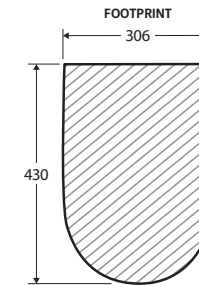

### Features

WELS 4 Star rated, 4.6L/3.1L (3.4L average flush) when used with R&T cistern

- Gloss white finish
- Tornado rimless ultra quiet flush
- Concealed pan for easy cleaning
- UF quick release, soft close seat
- Can be installed as P-Trap or S-Trap
- Stainless steel hinges
- Floor mounting screws included
- Cistern and flush buttons required (sold separately)

We aim to ensure that specifications are correct at the time of publication. All measurements are shown in millimetres. For ceramic products, please allow +/- 10 mm tolerance for manufacturing variance. Always use measurements of actual product received for final specification as the technical drawing may contain differences. Due to printing limitations, physical colour may vary from the image shown. Fienza reserves the right to make modifications without prior notice.