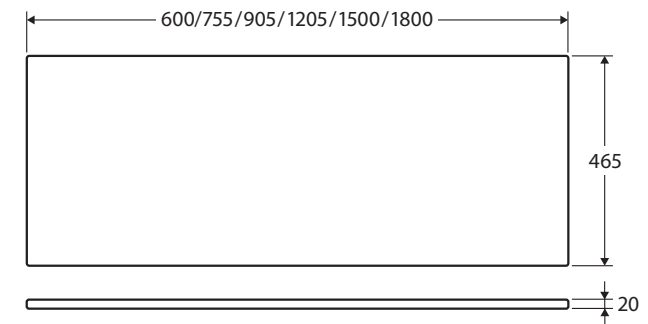

Bianco Marble

SILICA FREE STONE
VANITY TOP
FULL DEPTH

- 20 mm thick, 465 mm deep
- Silica free (defined as containing less than 1% crystalline silica)
- Non-porous surface with higher stain resistance than natural stone
- Resistant to heat, chemicals, moisture, chips and cracks
- Hygienic, easy to clean and maintain
- Patterns may vary in appearance like natural stone
- Full benchtop only – tap hole and basin hole cuts may attract additional charges
- Suitable for use with above counter, semi-inset and undermount basins
- Can be installed with any tap hole position

1200 mm slab shown

Available in

600 mm

504-101-SF

750 mm

504-102-SF

900 mm

504-103-SF

We aim to ensure that specifications are correct at the time of publication. All measurements are shown in millimetres. Always use measurements of actual product received for final specification as the technical drawing may contain differences. Due to printing limitations, physical colour may vary from the image shown. Fienza reserves the right to make modifications without prior notice.