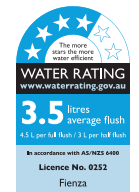

We aim to ensure that specifications are correct at the time of publication. All measurements are shown in millimetres. For ceramic products, please allow +/- 10 mm tolerance for manufacturing variance. Always use measurements of actual product received for final specification as the technical drawing may contain differences. Due to printing limitations, physical colour may vary from the image shown. Fienza reserves the right to make modifications without prior notice.