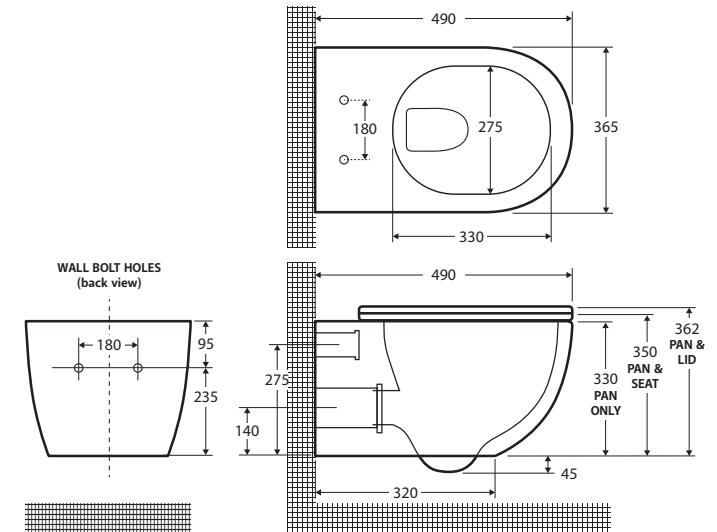

Available in

P-Trap
Pan & Seat
K2376MW-PS

Cleaning & Care

- The toilet seat may be removed for cleaning - depress the quick release buttons and lift up.
- Clean only with a soft cloth or sponge using warm water and mild soap or detergent. Do not use any abrasive cleaning materials.
- Do not use any solvents or corrosive liquids.
- Note that use of clip-on deodorisers will affect flushing performance on rimless suites.

We aim to ensure that specifications are correct at the time of publication. All measurements are shown in millimetres. For ceramic products, please allow +/- 10 mm tolerance for manufacturing variance. Always use measurements of actual product received for final specification as the technical drawing may contain differences. Due to printing limitations, physical colour may vary from the image shown. Fienza reserves the right to make modifications without prior notice.