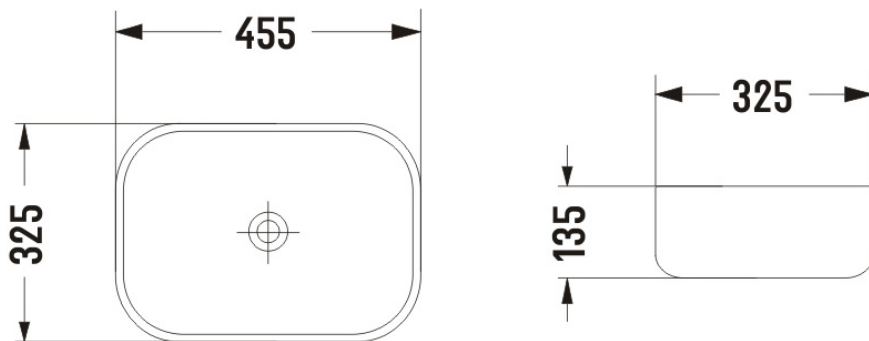

Features:

- Unique curved rectangular shape
- Sleek thin-edge design
- Above counter installation
- Gloss white finish
- Superior vitreous china
- No tap hole or overflow
- Suits 32 mm drain waste without overflow (not included)
- Mixer tap & waste not included (sold separately)

Additional Information

- Product installation should be in accordance with the relevant standards.
- In order to fully benefit from warranty claims, please ensure products are installed by a licensed plumber.
- All measurements are in millimeters.
- Dimensions are nominal and subject to normal ceramic manufacturing variations. Please allow +/- 15 mm tolerance.
- For mark-ups & roughing-in, always use actual product measurement.
- Specifications may vary without notice as part of our continuous improvement practices.