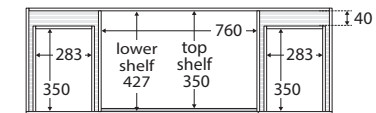

TOP VIEW: SHELF AREA & DRAWER AREA