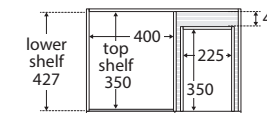

Fingerpull Satin White 750MM WALL-HUNG CABINET

Features

- 2pac satin white exterior (70% matte, 30% gloss)
- Bright white interior
- U-shape fingerpull channel
- Soft-close door and drawers
- Full extension drawer runners
- 16 mm thick backing board and drawer bases
- FSC certified, eco-friendly E0 board

TOP VIEW: SHELF AREA & DRAWER AREA

SIDE VIEW:
SHELF STORAGE

SIDE VIEW: RECESS
& DRAWER STORAGE

Available in

Satin White with
Left Drawers
75ZL

Satin White with
Right Drawers
75ZR

Fingerpull Channel

Cleaning & Care