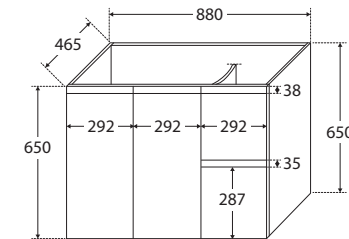

Fingerpull Satin White 900MM WALL-HUNG CABINET

Features

- 2pac satin white exterior (70% matte, 30% gloss)
- Bright white interior
- U-shape fingerpull channel
- Soft-close doors and drawers
- Full extension drawer runners
- 16 mm thick backing board and drawer bases
- FSC certified, eco-friendly E0 board