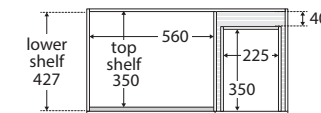

TOP VIEW: SHELF AREA & DRAWER AREA