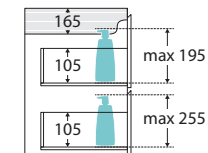

We aim to ensure that specifications are correct at the time of publication. All measurements are shown in millimetres. For MDF cabinetry, please allow +/- 5 mm tolerance per 1000 mm for manufacturing variance in straightness. Always use measurements of actual product received for final specification as the technical drawing may contain differences. Due to printing limitations, physical colour may vary from the image shown. Fienza reserves the right to make modifications without prior notice.

Fingerpull Satin White 1500MM WALL-HUNG CABINET

TOP VIEW: SHELF AREA & DRAWER AREA

SIDE VIEW:
SHELF STORAGE

SIDE VIEW: RECESS
& DRAWER STORAGE

Features

- 2pac satin white exterior (70% matte, 30% gloss)
- Bright white interior
- U-shape fingerpull channel
- Soft-close doors and drawers
- Full extension drawer runners
- 16 mm thick backing board and drawer bases
- FSC certified, eco-friendly E0 board