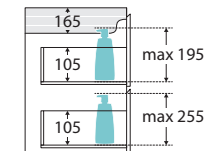

TOP VIEW: SHELF AREA & DRAWER AREA

SIDE VIEW:
SHELF STORAGE

SIDE VIEW: RECESS
& DRAWER STORAGE

Available in

Satin White with
Left Drawers
75ZL

Satin White with
Right Drawers
75ZR

Fingerpull Channel

Cleaning & Care

We aim to ensure that specifications are correct at the time of publication. All measurements are shown in millimetres. For MDF cabinetry, please allow +/- 5 mm tolerance per 1000 mm for manufacturing variance in straightness. Always use measurements of actual product received for final specification as the technical drawing may contain differences. Due to printing limitations, physical colour may vary from the image shown. Fienza reserves the right to make modifications without prior notice.