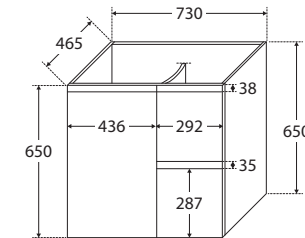

Fingerpull Satin White 750MM WALL-HUNG CABINET

Features

- 2pac satin white exterior (70% matte, 30% gloss)
- Bright white interior
- U-shape fingerpull channel
- Soft-close door and drawers
- Full extension drawer runners
- 16 mm thick backing board and drawer bases
- FSC certified, eco-friendly E0 board

We aim to ensure that specifications are correct at the time of publication. All measurements are shown in millimetres. For MDF cabinetry, please allow +/- 5 mm tolerance per 1000 mm for manufacturing variance in straightness. Always use measurements of actual product received for final specification as the technical drawing may contain differences. Due to printing limitations, physical colour may vary from the image shown. Fienza reserves the right to make modifications without prior notice.