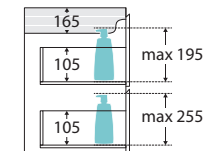

We aim to ensure that specifications are correct at the time of publication. All measurements are shown in millimetres. For MDF cabinetry, please allow +/- 5 mm tolerance per 1000 mm for manufacturing variance in straightness. Always use measurements of actual product received for final specification as the technical drawing may contain differences. Due to printing limitations, physical colour may vary from the image shown. Fienza reserves the right to make modifications without prior notice.

Fingerpull Satin White 900MM WALL-HUNG CABINET

Features

- 2pac satin white exterior (70% matte, 30% gloss)
- Bright white interior
- U-shape fingerpull channel
- Soft-close doors and drawers
- Full extension drawer runners
- 16 mm thick backing board and drawer bases
- FSC certified, eco-friendly E0 board

TOP VIEW: SHELF AREA & DRAWER AREA

SIDE VIEW: SHELF STORAGE

SIDE VIEW: RECESS & DRAWER STORAGE

Available in

Satin White with
Left Drawers
90ZL

Satin White with
Right Drawers
90ZR

Fingerpull Channel

Cleaning & Care