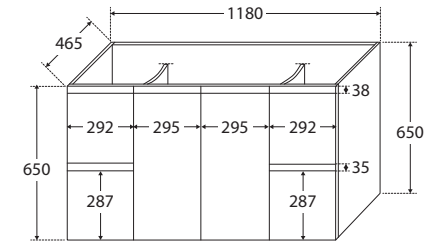

Fingerpull Satin White 1200MM WALL-HUNG CABINET

Features

- 2pac satin white exterior (70% matte, 30% gloss)
- Bright white interior
- U-shape fingerpull channel
- Soft-close doors and drawers
- Full extension drawer runners
- 16 mm thick backing board and drawer bases
- FSC certified, eco-friendly E0 board

Available in

Satin White

120Z

Cleaning & Care

- Regularly clean with mild soapy water using a clean, soft cloth.
- Do not use harsh detergents, bleach, abrasive cleaners or cream/wax cleaners. These substances can result in scratches and/or deposit build-ups that will affect the appearance.
- Avoid placing hot objects, such as hair straighteners, on any surface as these will cause discolouration and marking.
- Spills of hair dye, after-shave lotion, nail polish and remover, aerosol spray and other harsh chemicals should be removed immediately to prevent damage and discolouration. Clean immediately with mild soapy water using a clean, soft cloth.

We aim to ensure that specifications are correct at the time of publication. All measurements are shown in millimetres. For MDF cabinetry, please allow +/- 5 mm tolerance per 1000 mm for manufacturing variance in straightness. Always use measurements of actual product received for final specification as the technical drawing may contain differences. Due to printing limitations, physical colour may vary from the image shown. Fienza reserves the right to make modifications without prior notice.