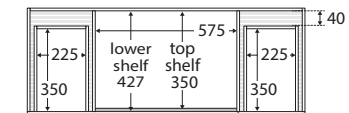

TOP VIEW: SHELF AREA & DRAWER AREA