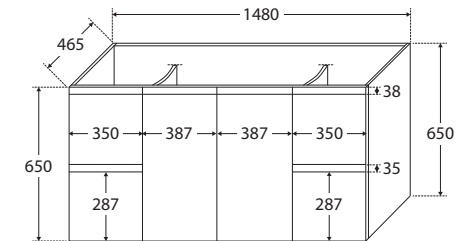

Fingerpull Satin White 1500MM WALL-HUNG CABINET

Features

- 2pac satin white exterior (70% matte, 30% gloss)
- Bright white interior
- U-shape fingerpull channel
- Soft-close doors and drawers
- Full extension drawer runners
- 16 mm thick backing board and drawer bases
- FSC certified, eco-friendly E0 board

Available in

Satin White

150Z

Cleaning & Care

- Regularly clean with mild soapy water using a clean, soft cloth.
- Do not use harsh detergents, bleach, abrasive cleaners or cream/wax cleaners. These substances can result in scratches and/or deposit build-ups that will affect the appearance.
- Avoid placing hot objects, such as hair straighteners, on any surface as these will cause discolouration and marking.
- Spills of hair dye, after-shave lotion, nail polish and remover, aerosol spray and other harsh chemicals should be removed immediately to prevent damage and discolouration. Clean immediately with mild soapy water using a clean, soft cloth.

We aim to ensure that specifications are correct at the time of publication. All measurements are shown in millimetres. For MDF cabinetry, please allow +/- 5 mm tolerance per 1000 mm for manufacturing variance in straightness. Always use measurements of actual product received for final specification as the technical drawing may contain differences. Due to printing limitations, physical colour may vary from the image shown. Fienza reserves the right to make modifications without prior notice.