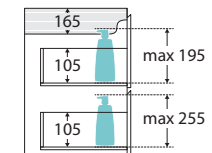

We aim to ensure that specifications are correct at the time of publication. All measurements are shown in millimetres. For MDF cabinetry, please allow +/- 5 mm tolerance per 1000 mm for manufacturing variance in straightness. Always use measurements of actual product received for final specification as the technical drawing may contain differences. Due to printing limitations, physical colour may vary from the image shown. Fienza reserves the right to make modifications without prior notice.

Fingerpull Satin White 1200MM WALL-HUNG CABINET

TOP VIEW: SHELF AREA & DRAWER AREA

SIDE VIEW:
SHELF STORAGE

SIDE VIEW: RECESS
& DRAWER STORAGE

Features

- 2pac satin white exterior (70% matte, 30% gloss)
- Bright white interior
- U-shape fingerpull channel
- Soft-close doors and drawers
- Full extension drawer runners
- 16 mm thick backing board and drawer bases
- FSC certified, eco-friendly E0 board