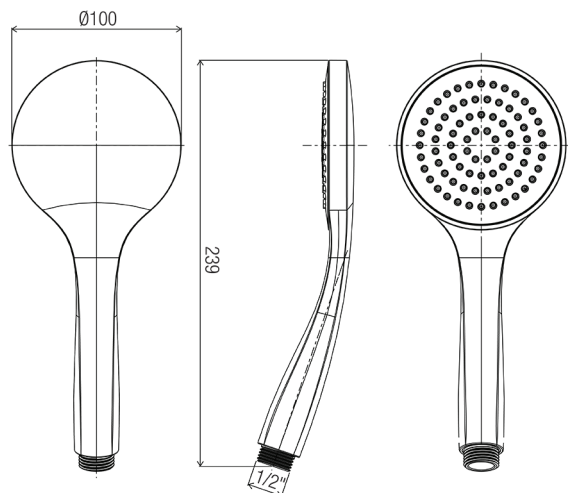

### DIMENSIONS

### INDICATIVE IMAGE

### Features

- ABS 100 mm single function shower
- Concentric full pattern spray
- Rub-clean spray diffuser
- Chrome plated finish